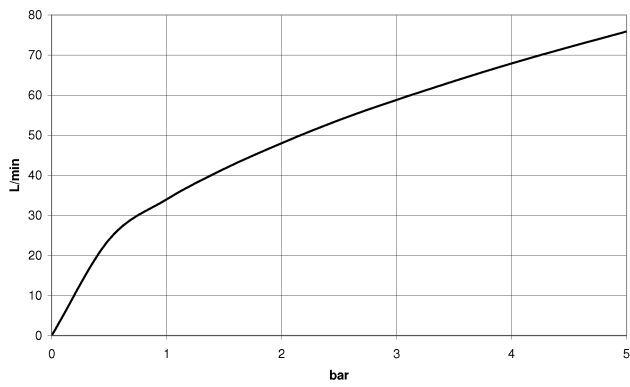

28 450 625

- 3/8" shower outlet
- rosette Ø 55 mm
- 1/2" connection
- WRAS 1811023

Intrinsic protection against back flow.

Fits: TARA, META

| | | |
|---|-------------------------------------|---------------|
|  | Chrome | 28 450 625-00 |
|  | Brushed Platinum | 28 450 625-06 |
|  | Platinum | 28 450 625-08 |
|  | Dark Chrome | 28 450 625-19 |
|  | Light Gold | 28 450 625-26 |
|  | Brushed Light Gold | 28 450 625-27 |
|  | Brushed Durabronze (23kt Gold) | 28 450 625-28 |
|  | Matte Black | 28 450 625-33 |
|  | Brushed Bronze | 28 450 625-42 |
|  | Brushed Champagne (22kt Gold) | 28 450 625-46 |
|  | Champagne (22kt Gold) | 28 450 625-47 |
|  | Brushed Chrome | 28 450 625-93 |
|  | Brushed Dark Platinum | 28 450 625-99 |

Recommended miscellaneous

- Concealed wall elbow -** 35 085 970 90
- max. recess depth 163 mm
 - min. recess depth 90 mm

28 450 625

mm [inches]

Flow rate chart

Certificates

IAPMO_4976 (5). WRAS_1811023. Belgaqua_21-381- ACS_20 ACC LY 739.
27_7.