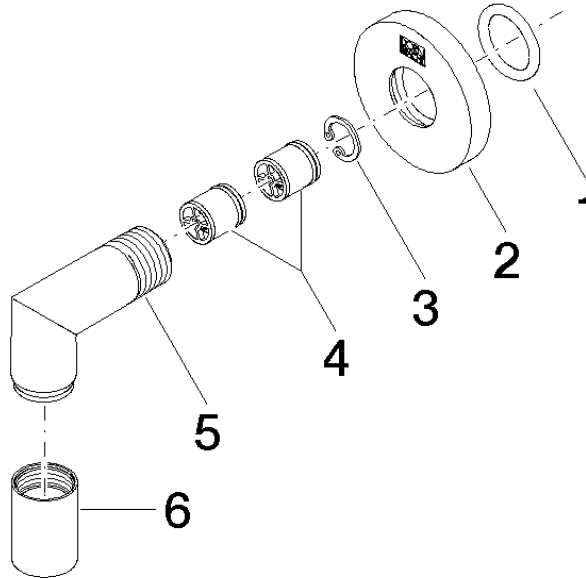

28 450 625

- 3/8" shower outlet
- rosette Ø 55 mm
- 1/2" connection
- WRAS 1811023

Intrinsic protection against back flow.

Fits: TARA, META

| | | |
|---|-------------------------------------|---------------|
|  | Chrome | 28 450 625-00 |
|  | Brushed Platinum | 28 450 625-06 |
|  | Platinum | 28 450 625-08 |
|  | Dark Chrome | 28 450 625-19 |
|  | Light Gold | 28 450 625-26 |
|  | Brushed Light Gold | 28 450 625-27 |
|  | Brushed Durabronze (23kt Gold) | 28 450 625-28 |
|  | Matte Black | 28 450 625-33 |
|  | Brushed Bronze | 28 450 625-42 |
|  | Brushed Champagne (22kt Gold) | 28 450 625-46 |
|  | Champagne (22kt Gold) | 28 450 625-47 |
|  | Brushed Chrome | 28 450 625-93 |
|  | Brushed Dark Platinum | 28 450 625-99 |

Recommended miscellaneous

- Concealed wall elbow -** 35 085 970 90
- max. recess depth 163 mm
 - min. recess depth 90 mm

28 450 625

mm [inches]

Flow rate chart

Certificates

IAPMO_4976 (5). WRAS_1811023. Belgaqua_21-381- ACS_20 ACC LY 739.
27_7.

28 450 625

Spare parts list

| No. | Item Number | Name | Quantity used | Delivery time |
|-----|--------------------|---------------------|---------------|---------------|
| 1 | 90 14 10 026 00 90 | seal | 1 | 2 |
| 2 | 09 27 22 503-00 | rosette | 1 | 10 |
| 3 | 09 16 01 014 90 | ring | 1 | 2 |
| 4 | 90 23 01 141 00 90 | back-flow preventer | 2 | 2 |
| 5 | 09 11 03 036-00 | connection | 1 | 10 |
| 6 | 90 21 02 069 00-00 | cover | 1 | 10 |