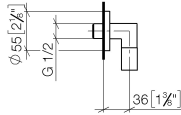

28 450 625

- 3/8" shower outlet
- rosette Ø 55 mm
- 1/2" connection
- WRAS 1811023

Intrinsic protection against back flow.

Fits: TARA, META

| | | |
|---|-------------------------------------|---------------|
|  | Chrome | 28 450 625-00 |
|  | Brushed Platinum | 28 450 625-06 |
|  | Platinum | 28 450 625-08 |
|  | Dark Chrome | 28 450 625-19 |
|  | Light Gold | 28 450 625-26 |
|  | Brushed Light Gold | 28 450 625-27 |
|  | Brushed Durabronze (23kt Gold) | 28 450 625-28 |
|  | Matte Black | 28 450 625-33 |
|  | Brushed Bronze | 28 450 625-42 |
|  | Brushed Champagne (22kt Gold) | 28 450 625-46 |
|  | Champagne (22kt Gold) | 28 450 625-47 |
|  | Brushed Chrome | 28 450 625-93 |
|  | Brushed Dark Platinum | 28 450 625-99 |

Recommended miscellaneous

- Concealed wall elbow -** 35 085 970 90
- max. recess depth 163 mm
 - min. recess depth 90 mm

28 450 625

mm [inches]

Flow rate chart

Certificates

IAPMO_4976 (5). WRAS_1811023. Belgaqua_21-381- ACS_20 ACC LY 739.
27_7.

28 450 625

Spare parts list

| No. | Item Number | Name | Quantity used | Delivery time |
|-----|--------------------|---------------------|---------------|---------------|
| 1 | 90 14 10 026 00 90 | seal | 1 | 2 |
| 2 | 09 27 22 503-00 | rosette | 1 | 10 |
| 3 | 09 16 01 014 90 | ring | 1 | 2 |
| 4 | 90 23 01 141 00 90 | back-flow preventer | 2 | 2 |
| 5 | 09 11 03 036-00 | connection | 1 | 10 |
| 6 | 90 21 02 069 00-00 | cover | 1 | 10 |