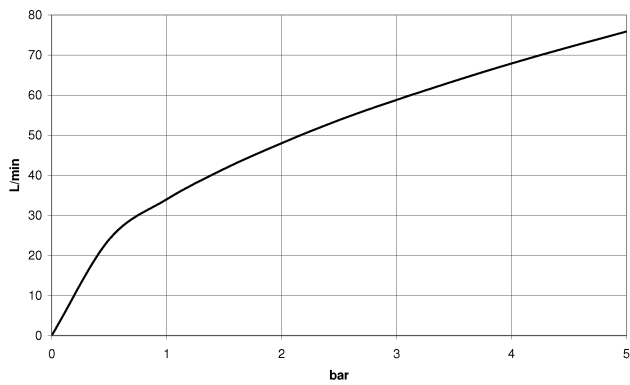

28 450 625

- 3/8" shower outlet
- rosette Ø 55 mm
- 1/2" connection
- WRAS 1811023

Intrinsic protection against back flow.

Fits: TARA, META

	Brushed Platinum	28 450 625-06
	Chrome	28 450 625-00
	Platinum	28 450 625-08
	Dark Chrome	28 450 625-19
	Light Gold	28 450 625-26
	Brushed Light Gold	28 450 625-27
	Brushed Durabrass (23kt Gold)	28 450 625-28
	Matte Black	28 450 625-33
	Brushed Bronze	28 450 625-42
	Brushed Champagne (22kt Gold)	28 450 625-46
	Champagne (22kt Gold)	28 450 625-47
	Brushed Chrome	28 450 625-93
	Brushed Dark Platinum	28 450 625-99

Recommended miscellaneous

- Concealed wall elbow -** 35 085 970 90
- max. recess depth 163 mm
  - min. recess depth 90 mm

28 450 625

mm [inches]

### Flow rate chart