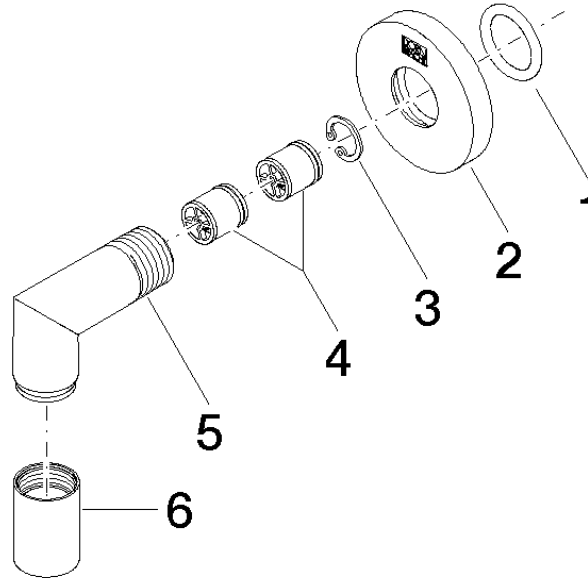

28 450 625

- 3/8" shower outlet
- rosette Ø 55 mm
- 1/2" connection
- WRAS 1811023

Intrinsic protection against back flow.

Fits: TARA, META

	Brushed Platinum	28 450 625-06
	Chrome	28 450 625-00
	Platinum	28 450 625-08
	Dark Chrome	28 450 625-19
	Light Gold	28 450 625-26
	Brushed Light Gold	28 450 625-27
	Brushed Durabrass (23kt Gold)	28 450 625-28
	Matte Black	28 450 625-33
	Brushed Bronze	28 450 625-42
	Brushed Champagne (22kt Gold)	28 450 625-46
	Champagne (22kt Gold)	28 450 625-47
	Brushed Chrome	28 450 625-93
	Brushed Dark Platinum	28 450 625-99

Recommended miscellaneous

- Concealed wall elbow -** 35 085 970 90
- max. recess depth 163 mm
  - min. recess depth 90 mm

28 450 625

mm [inches]

### Flow rate chart

### Spare parts list

No.	Item Number	Name	Quantity used	Delivery time
1	90 14 10 026 00 90	seal	1	2
2	09 27 22 503-06	rosette	1	10
3	09 16 01 014 90	ring	1	2
4	90 23 01 141 00 90	back-flow preventer	2	2
6	90 21 02 069 00-06	cover	1	10