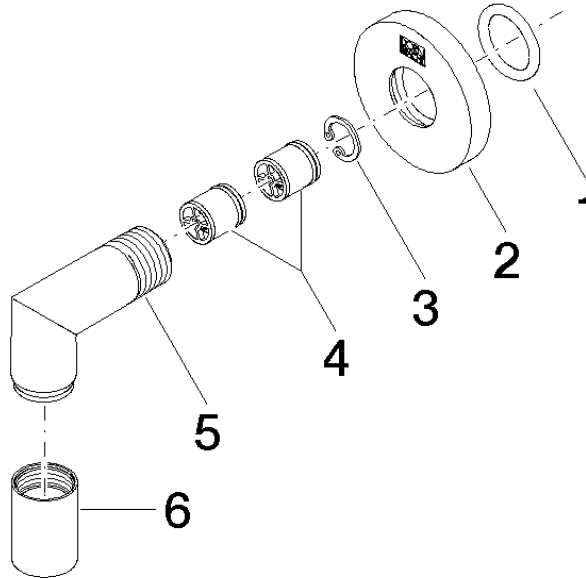

Wall elbow - Platinum

TARA

28 450 625

- 3/8" shower outlet
- rosette Ø 55 mm
- 1/2" connection
- WRAS 1811023

Intrinsic protection against back flow.

Fits: TARA, META

	Platinum	28 450 625-08
	Chrome	28 450 625-00
	Brushed Platinum	28 450 625-06
	Dark Chrome	28 450 625-19
	Light Gold	28 450 625-26
	Brushed Light Gold	28 450 625-27
	Brushed Durabronze (23kt Gold)	28 450 625-28
	Matte Black	28 450 625-33
	Brushed Bronze	28 450 625-42
	Brushed Champagne (22kt Gold)	28 450 625-46
	Champagne (22kt Gold)	28 450 625-47
	Brushed Chrome	28 450 625-93
	Brushed Dark Platinum	28 450 625-99

Recommended miscellaneous

- Concealed wall elbow -** 35 085 970 90
- max. recess depth 163 mm
  - min. recess depth 90 mm

28 450 625

mm [inches]

### Flow rate chart

### Spare parts list

No.	Item Number	Name	Quantity used	Delivery time
1	90 14 10 026 00 90	seal	1	2
2	09 27 22 503-08	rosette	1	40
3	09 16 01 014 90	ring	1	2
4	90 23 01 141 00 90	back-flow preventer	2	2
5	09 11 03 036-08	connection	1	40
6	90 21 02 069 00-08	cover	1	40