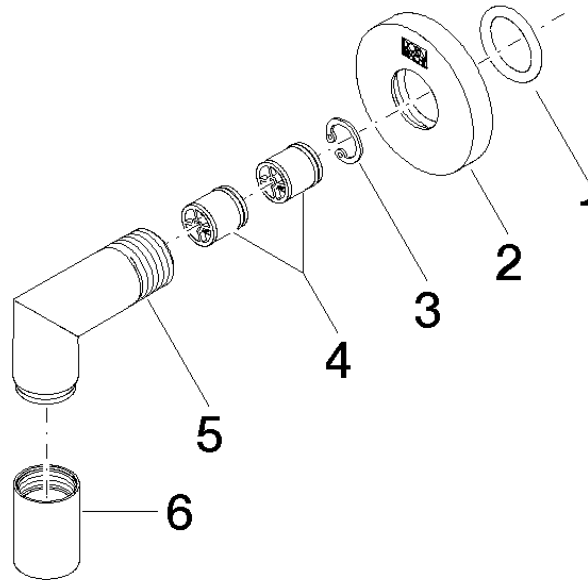

Wall elbow - Light Gold

TARA

28 450 625

- 3/8" shower outlet
- rosette Ø 55 mm
- 1/2" connection
- WRAS 1811023

Intrinsic protection against back flow.

Fits: TARA, META

	Light Gold	28 450 625-26
	Chrome	28 450 625-00
	Brushed Platinum	28 450 625-06
	Platinum	28 450 625-08
	Dark Chrome	28 450 625-19
	Brushed Light Gold	28 450 625-27
	Brushed Durabronze (23kt Gold)	28 450 625-28
	Matte Black	28 450 625-33
	Brushed Bronze	28 450 625-42
	Brushed Champagne (22kt Gold)	28 450 625-46
	Champagne (22kt Gold)	28 450 625-47
	Brushed Chrome	28 450 625-93
	Brushed Dark Platinum	28 450 625-99

Recommended miscellaneous

- Concealed wall elbow -** 35 085 970 90
- min. recess depth 90 mm
 - max. recess depth 163 mm

28 450 625

mm [inches]

Flow rate chart

28 450 625

Spare parts list

No.	Item Number	Name	Quantity used	Delivery time
1	90 14 10 026 00 90	seal	1	2
2	09 27 22 503-26	rosette	1	60
3	09 16 01 014 90	ring	1	2
4	90 23 01 141 00 90	back-flow preventer	2	2
5	09 11 03 036-26	connection	1	60
6	90 21 02 069 00-26	cover	1	30