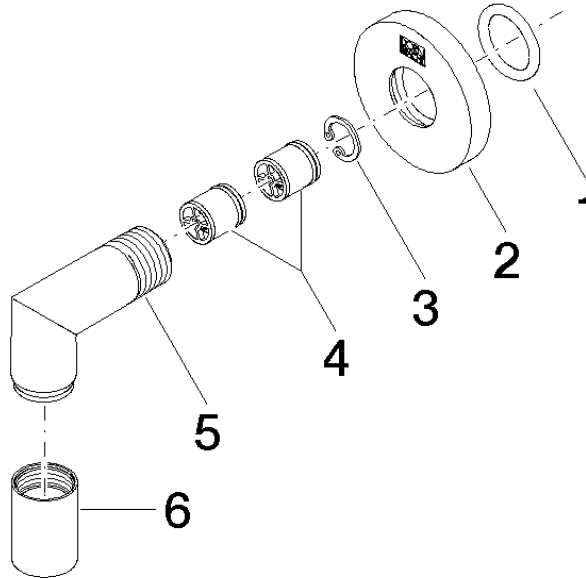

Wall elbow - Brushed Durabronze (23kt Gold)

TARA

28 450 625

- 3/8" shower outlet
- rosette Ø 55 mm
- 1/2" connection
- WRAS 1811023

Intrinsic protection against back flow.

Fits: TARA, META

| | | |
|---|--------------------------------|---------------|
|  | Brushed Durabronze (23kt Gold) | 28 450 625-28 |
|  | Chrome | 28 450 625-00 |
|  | Brushed Platinum | 28 450 625-06 |
|  | Platinum | 28 450 625-08 |
|  | Dark Chrome | 28 450 625-19 |
|  | Light Gold | 28 450 625-26 |
|  | Brushed Light Gold | 28 450 625-27 |
|  | Matte Black | 28 450 625-33 |
|  | Brushed Bronze | 28 450 625-42 |
|  | Brushed Champagne (22kt Gold) | 28 450 625-46 |
|  | Champagne (22kt Gold) | 28 450 625-47 |
|  | Brushed Chrome | 28 450 625-93 |
|  | Brushed Dark Platinum | 28 450 625-99 |

Recommended miscellaneous

Concealed wall elbow -

- max. recess depth 163 mm
- min. recess depth 90 mm

35 085 970 90

28 450 625

mm [inches]

Flow rate chart

Certificates

WRAS_1811023. Belgaqua_21-381- ACS_20 ACC LY 739.
27_7.

28 450 625

Spare parts list

| No. | Item Number | Name | Quantity used | Delivery time |
|-----|--------------------|---------------------|---------------|---------------|
| 1 | 90 14 10 026 00 90 | seal | 1 | 2 |
| 2 | 09 27 22 503-28 | rosette | 1 | 20 |
| 3 | 09 16 01 014 90 | ring | 1 | 2 |
| 4 | 90 23 01 141 00 90 | back-flow preventer | 2 | 2 |
| 5 | 09 11 03 036-28 | connection | 1 | 20 |
| 6 | 90 21 02 069 00-28 | cover | 1 | 20 |