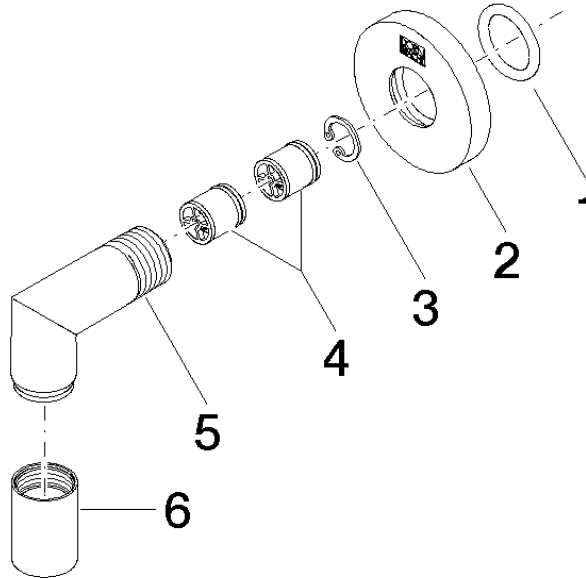

28 450 625

- 3/8" shower outlet
- rosette Ø 55 mm
- 1/2" connection
- WRAS 1811023

Intrinsic protection against back flow.

Fits: TARA, META

	Matte Black	28 450 625-33
	Chrome	28 450 625-00
	Brushed Platinum	28 450 625-06
	Platinum	28 450 625-08
	Dark Chrome	28 450 625-19
	Light Gold	28 450 625-26
	Brushed Light Gold	28 450 625-27
	Brushed Durabrass (23kt Gold)	28 450 625-28
	Brushed Bronze	28 450 625-42
	Brushed Champagne (22kt Gold)	28 450 625-46
	Champagne (22kt Gold)	28 450 625-47
	Brushed Chrome	28 450 625-93
	Brushed Dark Platinum	28 450 625-99

Recommended miscellaneous

- Concealed wall elbow -** 35 085 970 90
- max. recess depth 163 mm
 - min. recess depth 90 mm

28 450 625

mm [inches]

Flow rate chart

Certificates

IAPMO_4976 (5). WRAS_1811023. Belgaqua_21-381-27_7. ACS_20 ACC LY 739.

28 450 625

Spare parts list

No.	Item Number	Name	Quantity used	Delivery time
1	90 14 10 026 00 90	seal	1	2
2	09 27 22 503-33	rosette	1	30
3	09 16 01 014 90	ring	1	2
4	90 23 01 141 00 90	back-flow preventer	2	2
5	09 11 03 036-33	connection	1	30
6	90 21 02 069 00-33	cover	1	30