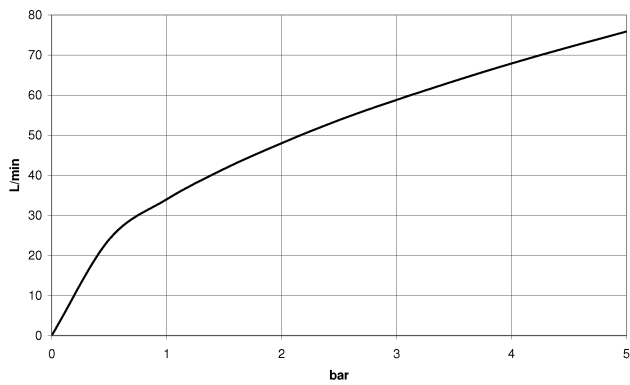

28 450 625

- 3/8" shower outlet
- rosette Ø 55 mm
- 1/2" connection
- WRAS 1811023

Intrinsic protection against back flow.

Fits: TARA, META

	Matte Black	28 450 625-33
	Chrome	28 450 625-00
	Brushed Platinum	28 450 625-06
	Platinum	28 450 625-08
	Dark Chrome	28 450 625-19
	Light Gold	28 450 625-26
	Brushed Light Gold	28 450 625-27
	Brushed Durabrass (23kt Gold)	28 450 625-28
	Brushed Bronze	28 450 625-42
	Brushed Champagne (22kt Gold)	28 450 625-46
	Champagne (22kt Gold)	28 450 625-47
	Brushed Chrome	28 450 625-93
	Brushed Dark Platinum	28 450 625-99

Recommended miscellaneous

- Concealed wall elbow -** 35 085 970 90
- max. recess depth 163 mm
 - min. recess depth 90 mm

28 450 625

mm [inches]

Flow rate chart

Certificates

IAPMO_4976 (5). WRAS_1811023. Belgaqua_21-381-27_7. ACS_20 ACC LY 739.