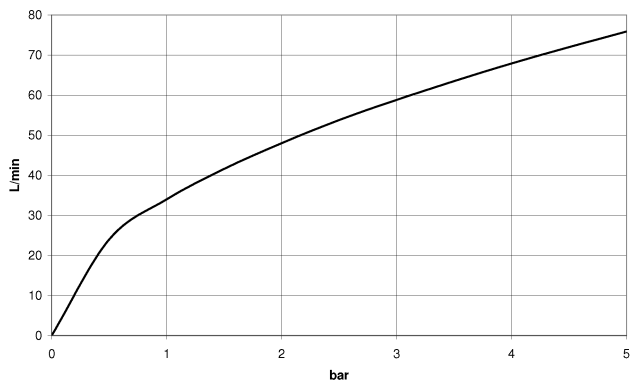

## Wall elbow - aluminium

28 450 625

- 3/8" shower outlet
- rosette Ø 55 mm
- 1/2" connection
- WRAS

Intrinsic protection against back flow.

	aluminium	28 450 625-45
	Chrome	28 450 625-00
	brushed chrome	28 450 625-04
	Brushed Platinum	28 450 625-06
	Platinum	28 450 625-08
	Dark Chrome	28 450 625-19
	Light Gold	28 450 625-26
	Brushed Light Gold	28 450 625-27
	Brushed Durabronze (23kt Gold)	28 450 625-28
	Matte Black	28 450 625-33
	Brushed Bronze	28 450 625-42
	Brushed Champagne (22kt Gold)	28 450 625-46
	Champagne (22kt Gold)	28 450 625-47
	Brushed Chrome	28 450 625-93
	Brushed Dark Platinum	28 450 625-99

## Wall elbow - aluminium

---

28 450 625

mm [inches]

### Flow rate chart

---