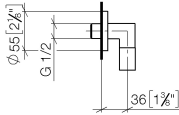

## Wall elbow - aluminium

28 450 625

- 3/8" shower outlet
- rosette Ø 55 mm
- 1/2" connection
- WRAS

Intrinsic protection against back flow.

	aluminium	28 450 625-45
	Chrome	28 450 625-00
	brushed chrome	28 450 625-04
	Brushed Platinum	28 450 625-06
	Platinum	28 450 625-08
	Dark Chrome	28 450 625-19
	Light Gold	28 450 625-26
	Brushed Light Gold	28 450 625-27
	Brushed Durabronze (23kt Gold)	28 450 625-28
	Matte Black	28 450 625-33
	Brushed Bronze	28 450 625-42
	Brushed Champagne (22kt Gold)	28 450 625-46
	Champagne (22kt Gold)	28 450 625-47
	Brushed Chrome	28 450 625-93
	Brushed Dark Platinum	28 450 625-99

## Wall elbow - aluminium

---

28 450 625

mm [inches]