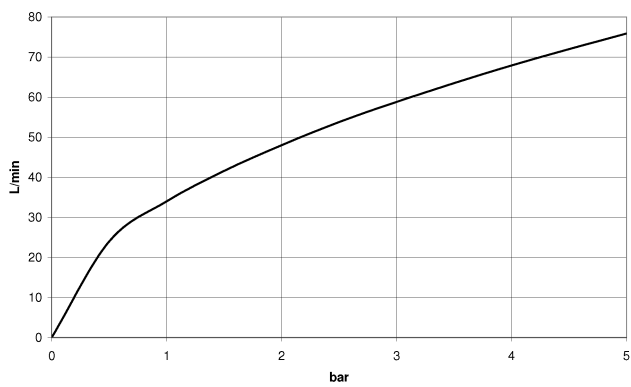

28 450 625

- 3/8" shower outlet
- rosette Ø 55 mm
- 1/2" connection
- WRAS 1811023

Intrinsic protection against back flow.

Fits: TARA, META

	Brushed Chrome	28 450 625-93
	Chrome	28 450 625-00
	Brushed Platinum	28 450 625-06
	Platinum	28 450 625-08
	Dark Chrome	28 450 625-19
	Light Gold	28 450 625-26
	Brushed Light Gold	28 450 625-27
	Brushed Durabronze (23kt Gold)	28 450 625-28
	Matte Black	28 450 625-33
	Brushed Bronze	28 450 625-42
	Brushed Champagne (22kt Gold)	28 450 625-46
	Champagne (22kt Gold)	28 450 625-47
	Brushed Dark Platinum	28 450 625-99

28 450 625

mm [inches]

### Flow rate chart