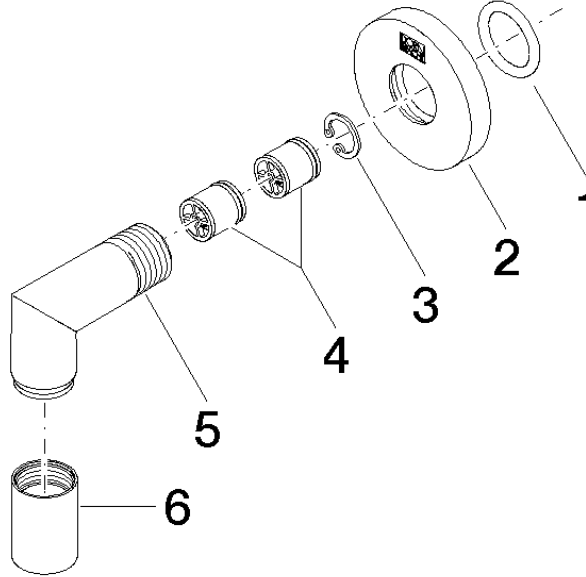

28 450 625

- 3/8" shower outlet
- rosette Ø 55 mm
- 1/2" connection
- WRAS 1811023

Intrinsic protection against back flow.

Fits: TARA, META

	Brushed Chrome	28 450 625-93
	Chrome	28 450 625-00
	Brushed Platinum	28 450 625-06
	Platinum	28 450 625-08
	Dark Chrome	28 450 625-19
	Light Gold	28 450 625-26
	Brushed Light Gold	28 450 625-27
	Brushed Durabronze (23kt Gold)	28 450 625-28
	Matte Black	28 450 625-33
	Brushed Bronze	28 450 625-42
	Brushed Champagne (22kt Gold)	28 450 625-46
	Champagne (22kt Gold)	28 450 625-47
	Brushed Dark Platinum	28 450 625-99

28 450 625

mm [inches]

### Flow rate chart

### Spare parts list

No.	Item Number	Name	Quantity used	Delivery time
1	90 14 10 026 00 90	seal	1	2
2	09 27 22 503-93	rosette	1	20
3	09 16 01 014 90	ring	1	2
4	90 23 01 141 00 90	back-flow preventer	2	2
5	09 11 03 036-93	connection	1	20
6	90 21 02 069 00-93	cover	1	-