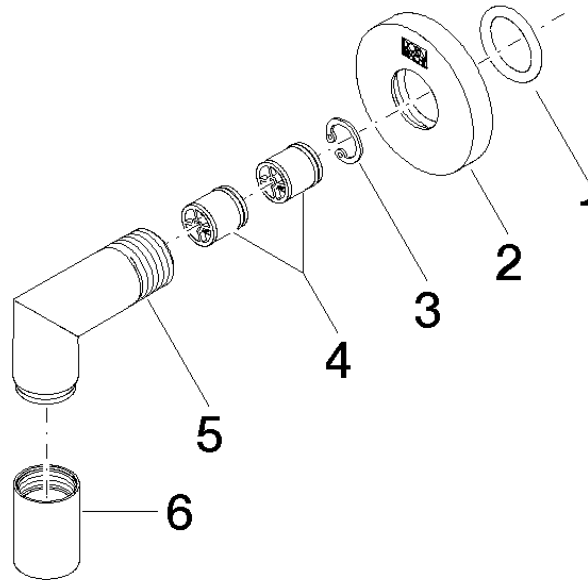

28 450 625

- 3/8" shower outlet
- rosette Ø 55 mm
- 1/2" connection
- WRAS 1811023

Intrinsic protection against back flow.

Fits: TARA, META

	Brushed Dark Platinum	28 450 625-99
	Chrome	28 450 625-00
	Brushed Platinum	28 450 625-06
	Platinum	28 450 625-08
	Dark Chrome	28 450 625-19
	Light Gold	28 450 625-26
	Brushed Light Gold	28 450 625-27
	Brushed Durabronze (23kt Gold)	28 450 625-28
	Matte Black	28 450 625-33
	Brushed Bronze	28 450 625-42
	Brushed Champagne (22kt Gold)	28 450 625-46
	Champagne (22kt Gold)	28 450 625-47
	Brushed Chrome	28 450 625-93

Recommended miscellaneous

- Concealed wall elbow -** 35 085 970 90
- max. recess depth 163 mm
  - min. recess depth 90 mm

28 450 625

mm [inches]

### Flow rate chart

### Spare parts list

No.	Item Number	Name	Quantity used	Delivery time
1	90 14 10 026 00 90	seal	1	2
2	09 27 22 503-99	rosette	1	30
3	09 16 01 014 90	ring	1	2
4	90 23 01 141 00 90	back-flow preventer	2	2
5	09 11 03 036-99	connection	1	30
6	90 21 02 069 00-99	cover	1	30