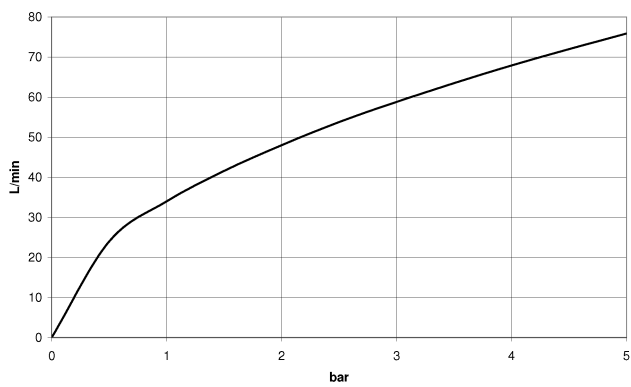

28 450 625

- 3/8" shower outlet
- rosette Ø 55 mm
- 1/2" connection
- WRAS 1811023

Intrinsic protection against back flow.

Fits: TARA, META

	Brushed Dark Platinum	28 450 625-99
	Chrome	28 450 625-00
	Brushed Platinum	28 450 625-06
	Platinum	28 450 625-08
	Dark Chrome	28 450 625-19
	Light Gold	28 450 625-26
	Brushed Light Gold	28 450 625-27
	Brushed Durabronze (23kt Gold)	28 450 625-28
	Matte Black	28 450 625-33
	Brushed Bronze	28 450 625-42
	Brushed Champagne (22kt Gold)	28 450 625-46
	Champagne (22kt Gold)	28 450 625-47
	Brushed Chrome	28 450 625-93

Recommended miscellaneous

- Concealed wall elbow -** 35 085 970 90
- max. recess depth 163 mm
  - min. recess depth 90 mm

28 450 625

mm [inches]

### Flow rate chart