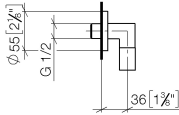

## EDITION PRO Wall elbow - Chrome

---

28 450 626

- 3/8" shower outlet
- rosette Ø 55 mm
- 1/2" connection
- WRAS 1811077

Intrinsic protection against back flow.

	Chrome	28 450 626-00
	Matte Black	28 450 626-33
	Brushed Chrome	28 450 626-93

## EDITION PRO Wall elbow - Chrome

---

28 450 626

mm [inches]