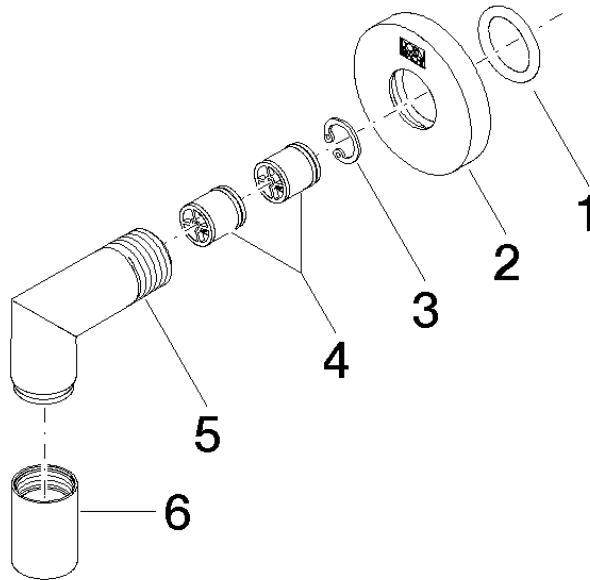

## EDITION PRO Wall elbow - Chrome

---

28 450 626

- 3/8" shower outlet
- rosette Ø 55 mm
- 1/2" connection
- WRAS 1811077

Intrinsic protection against back flow.

	Chrome	28 450 626-00
	Matte Black	28 450 626-33
	Brushed Chrome	28 450 626-93

## EDITION PRO Wall elbow - Chrome

---

28 450 626

mm [inches]

### Certificates

---

WRAS\_1811077. Belgaqua\_21-381-27\_7.

**EDITION PRO Wall elbow - Chrome**

28 450 626

**Spare parts list**

No.	Item Number	Name	Quantity used	Delivery time
1	90 14 10 026 00 90	seal	1	2
2	09 27 22 503-00	rosette	1	10
3	09 16 01 014 90	ring	1	2
4	90 23 01 141 00 90	back-flow preventer	1	2
5	09 11 03 036-00	connection	1	10
6	90 21 02 069 00-00	cover	1	10