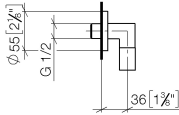

EDITION PRO Wall elbow - Matte Black

28 450 626

- 3/8" shower outlet
- rosette Ø 55 mm
- 1/2" connection
- WRAS 1811077

Intrinsic protection against back flow.

	Matte Black	28 450 626-33
	Chrome	28 450 626-00
	Brushed Chrome	28 450 626-93

EDITION PRO Wall elbow - Matte Black

28 450 626

mm [inches]

Certificates

WRAS_1811077. Belgaqua_21-381-
27_7.

EDITION PRO Wall elbow - Matte Black

28 450 626

Parts for other finishes can be found here: [Chrome](#)

Spare parts list

No.	Item Number	Name	Quantity used	Delivery time
1	90 14 10 026 00 90	seal	1	2
2	09 27 22 503-33	rosette	1	30
3	09 16 01 014 90	ring	1	2
4	90 23 01 141 00 90	back-flow preventer	1	2
5	09 11 03 036-33	connection	1	30
6	90 21 02 069 00-33	cover	1	30