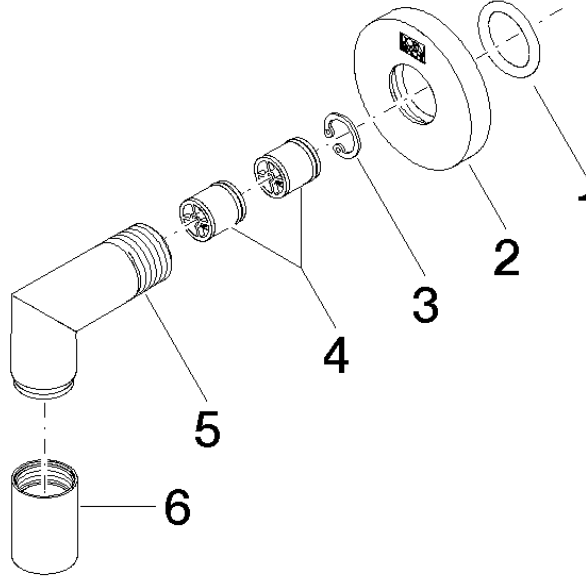

EDITION PRO Wall elbow - Matte Black

28 450 626

- 3/8" shower outlet
- rosette Ø 55 mm
- 1/2" connection
- WRAS 1811077

Intrinsic protection against back flow.

	Matte Black	28 450 626-33
	Chrome	28 450 626-00
	Brushed Chrome	28 450 626-93

EDITION PRO Wall elbow - Matte Black

28 450 626

mm [inches]

Certificates

WRAS_1811077. Belgaqua_21-381-
27_7.

EDITION PRO Wall elbow - Matte Black

28 450 626

Parts for other finishes can be found here: [Chrome](#)

Spare parts list

No.	Item Number	Name	Quantity used	Delivery time
1	90 14 10 026 00 90	seal	1	2
2	09 27 22 503-33	rosette	1	30
3	09 16 01 014 90	ring	1	2
4	90 23 01 141 00 90	back-flow preventer	1	2
5	09 11 03 036-33	connection	1	30
6	90 21 02 069 00-33	cover	1	30