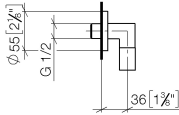

EDITION PRO Wall elbow - Brushed Chrome

28 450 626

- 3/8" shower outlet
- rosette Ø 55 mm
- 1/2" connection
- WRAS 1811077

Intrinsic protection against back flow.

	Brushed Chrome	28 450 626-93
	Chrome	28 450 626-00
	Matte Black	28 450 626-33

EDITION PRO Wall elbow - Brushed Chrome

28 450 626

mm [inches]

Certificates

WRAS_1811077. Belgaqua_21-381-27_7.

EDITION PRO Wall elbow - Brushed Chrome

28 450 626

Parts for other finishes can be found here: [Chrome](#)

Spare parts list

No.	Item Number	Name	Quantity used	Delivery time
1	90 14 10 026 00 90	seal	1	2
2	09 27 22 503-93	rosette	1	20
3	09 16 01 014 90	ring	1	2
4	90 23 01 141 00 90	back-flow preventer	1	2
5	09 11 03 036-93	connection	1	20
6	90 21 02 069 00-93	cover	1	-