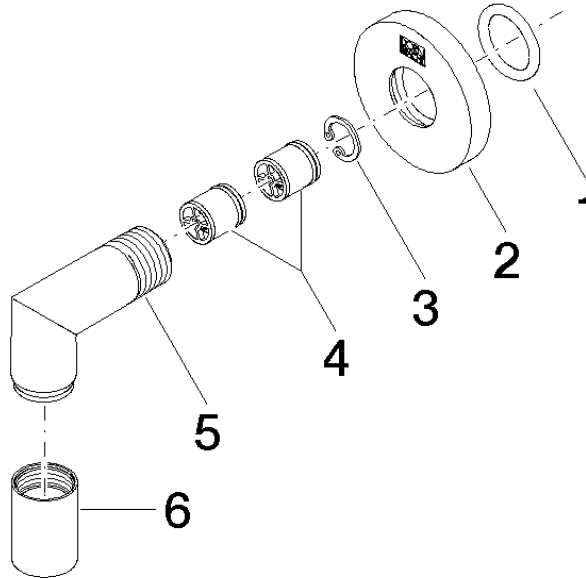

EDITION PRO Wall elbow - Brushed Chrome

28 450 626

- 3/8" shower outlet
- rosette Ø 55 mm
- 1/2" connection
- WRAS 1811077

Intrinsic protection against back flow.

	Brushed Chrome	28 450 626-93
	Chrome	28 450 626-00
	Matte Black	28 450 626-33

EDITION PRO Wall elbow - Brushed Chrome

28 450 626

mm [inches]

Certificates

WRAS_1811077. Belgaqua_21-381-27_7.

EDITION PRO Wall elbow - Brushed Chrome

28 450 626

Parts for other finishes can be found here: [Chrome](#)

Spare parts list

No.	Item Number	Name	Quantity used	Delivery time
1	90 14 10 026 00 90	seal	1	2
2	09 27 22 503-93	rosette	1	20
3	09 16 01 014 90	ring	1	2
4	90 23 01 141 00 90	back-flow preventer	1	2
5	09 11 03 036-93	connection	1	20
6	90 21 02 069 00-93	cover	1	-