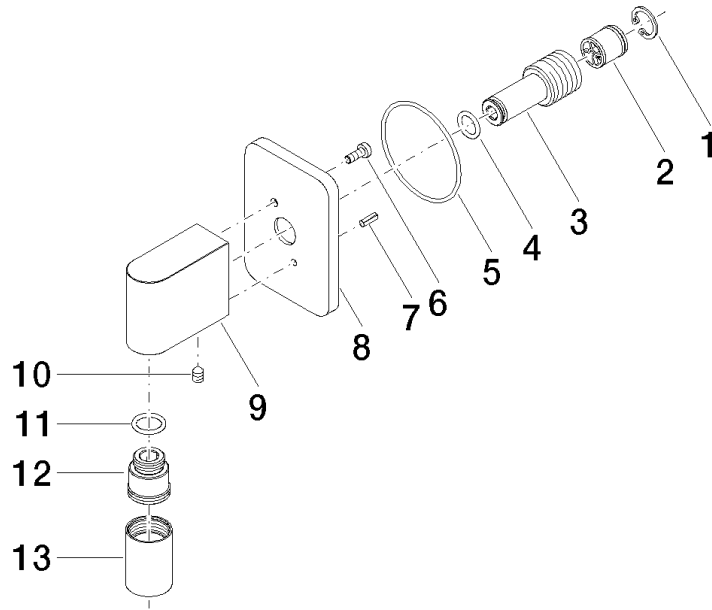

LULU Wall elbow - Brushed Platinum

LULU

28 450 710

- 3/8" shower outlet
- rosette 78 x 55 mm
- 1/2" connection

Intrinsic protection against back flow.

Brushed Platinum

28 450 710-06

Chrome

28 450 710-00

Recommended miscellaneous

Concealed wall elbow -

35 085 970 90

- max. recess depth 163 mm
- min. recess depth 90 mm

28 450 710

mm [inches]

Flow rate chart

Certificates

IAPMO_4976 (5). Belgaqua_21-381- WRAS_2310091. WRAS_1807022.
27_7.

28 450 710

Spare parts list

No.	Item Number	Name	Quantity used	Delivery time
1	09 16 01 014 90	ring	1	2
2	90 23 01 040 00 90	back-flow preventer	1	2
3	09 24 03 116 20 90	nipple	1	2
4	09 14 10 008 90	seal	1	2
5	09 14 10 142 90	seal	1	2
6	09 30 30 054 90	screw	1	2
7	09 31 11 026 90	pin	1	2
8	09 27 71 002-06	rosette	1	10
9	09 11 03 026 20-06	connection	1	60
10	09 31 11 005 90	pin	1	2
11	90 14 10 077 00 90	seal	1	2
12	09 24 03 107 20 90	nipple	1	2
13	90 21 02 069 00-06	cover	1	10