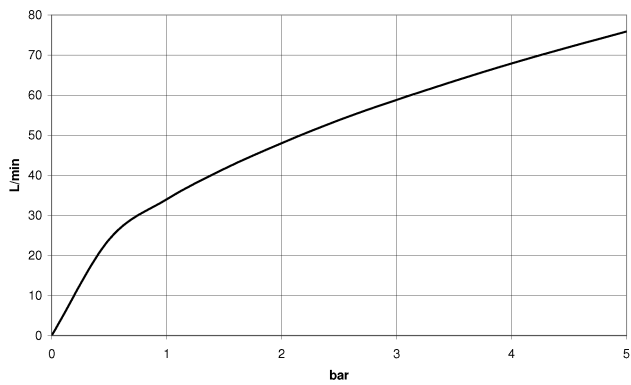

LULU Wall elbow - Brushed Platinum

LULU

28 450 710

- 3/8" shower outlet
- rosette 78 x 55 mm
- 1/2" connection

Intrinsic protection against back flow.

Brushed Platinum

28 450 710-06

Chrome

28 450 710-00

Recommended miscellaneous

Concealed wall elbow -

35 085 970 90

- max. recess depth 163 mm
- min. recess depth 90 mm

28 450 710

mm [inches]

Flow rate chart