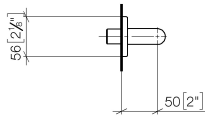

LULU Wall elbow - Brushed Platinum

LULU

28 450 710

- 3/8" shower outlet
- rosette 78 x 55 mm
- 1/2" connection

Intrinsic protection against back flow.

Brushed Platinum

28 450 710-06

Chrome

28 450 710-00

Recommended miscellaneous

Concealed wall elbow -

35 085 970 90

- max. recess depth 163 mm
- min. recess depth 90 mm

28 450 710

mm [inches]

Flow rate chart

Certificates

IAPMO_4976 (5). Belgaqua_21-381- WRAS_2310091. WRAS_1807022.
27_7.

28 450 710

Spare parts list

No.	Item Number	Name	Quantity used	Delivery time
1	09 16 01 014 90	ring	1	2
2	90 23 01 040 00 90	back-flow preventer	1	2
3	09 24 03 116 20 90	nipple	1	2
4	09 14 10 008 90	seal	1	2
5	09 14 10 142 90	seal	1	2
6	09 30 30 054 90	screw	1	2
7	09 31 11 026 90	pin	1	2
8	09 27 71 002-06	rosette	1	10
9	09 11 03 026 20-06	connection	1	60
10	09 31 11 005 90	pin	1	2
11	90 14 10 077 00 90	seal	1	2
12	09 24 03 107 20 90	nipple	1	2
13	90 21 02 069 00-06	cover	1	10