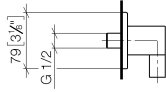

LULU Wall elbow - Brushed Platinum

LULU

28 450 710

- 3/8" shower outlet
- rosette 78 x 55 mm
- 1/2" connection

Intrinsic protection against back flow.

Brushed Platinum

28 450 710-06

Chrome

28 450 710-00

Recommended miscellaneous

Concealed wall elbow -

35 085 970 90

- max. recess depth 163 mm
- min. recess depth 90 mm

28 450 710

mm [inches]

Flow rate chart