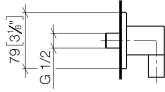

LULU Wall elbow - Brushed Platinum

LULU

28 450 710

- 3/8" shower outlet
- rosette 78 x 55 mm
- 1/2" connection
- WRAS 2310091

Intrinsic protection against back flow.

	Brushed Platinum	28 450 710-06
	Chrome	28 450 710-00

Recommended miscellaneous

- Concealed wall elbow -** 35 085 970 90
- max. recess depth 163 mm
 - min. recess depth 90 mm

28 450 710

mm [inches]

Flow rate chart

Codes & Standards

ASME A112.18.1

cUPC