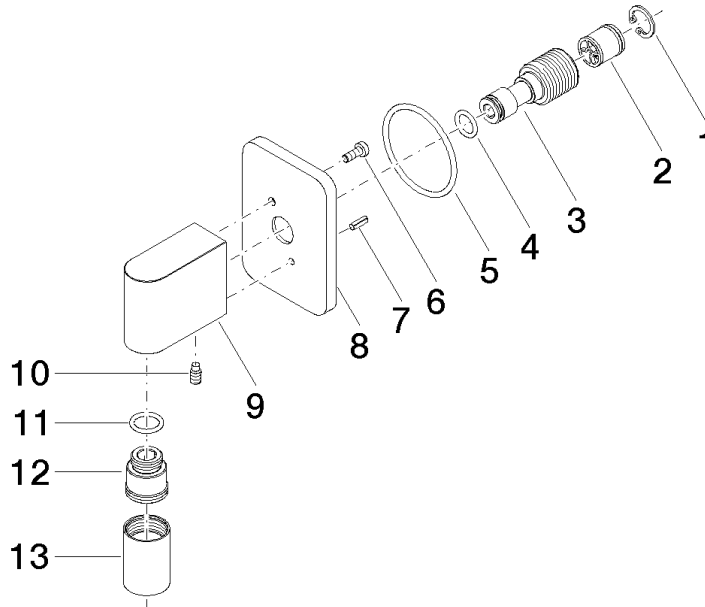

LULU Wall elbow - Brushed Platinum

LULU

28 450 710

- 3/8" shower outlet
- rosette 78 x 55 mm
- 1/2" connection
- WRAS 2310091

Intrinsic protection against back flow.

	Brushed Platinum	28 450 710-06
	Chrome	28 450 710-00

Recommended miscellaneous

- Concealed wall elbow -** 35 085 970 90
- max. recess depth 163 mm
 - min. recess depth 90 mm

28 450 710

mm [inches]

Flow rate chart

Codes & Standards

ASME A112.18.1

cUPC

EN 1717

Scottish Water
Byelaws

UK Water Supply
Regulations

LULU Wall elbow - Brushed Platinum

LULU

28 450 710

Certificates

Belgaqua_21-381-2 IAPMO_4976 WRAS_1807 WRAS_2310

28 450 710

Product version up to 7/6/2018

Product version from 7/6/2018 to 3/2/2021

Product version from 3/2/2021

LULU Wall elbow - Brushed Platinum

LULU

28 450 710

Spare parts list