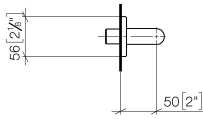

LULU Wall elbow - Brushed Platinum

LULU

28 450 710

- 3/8" shower outlet
- rosette 78 x 55 mm
- 1/2" connection
- WRAS 2310091

Intrinsic protection against back flow.

	Brushed Platinum	28 450 710-06
	Chrome	28 450 710-00

Recommended miscellaneous

- Concealed wall elbow -** 35 085 970 90
- max. recess depth 163 mm
 - min. recess depth 90 mm

28 450 710

mm [inches]

Flow rate chart

Codes & Standards

ASME A112.18.1

cUPC