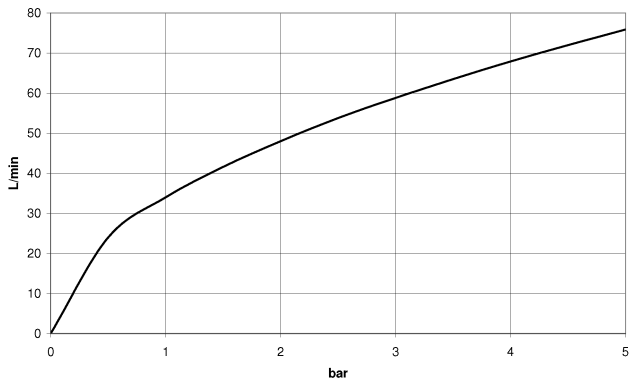

LULU Wall elbow - Brushed Platinum

LULU

28 450 710

- 3/8" shower outlet
- rosette 78 x 55 mm
- 1/2" connection
- WRAS 2310091

Intrinsic protection against back flow.

	Brushed Platinum	28 450 710-06
	Chrome	28 450 710-00

Recommended miscellaneous

- Concealed wall elbow -** 35 085 970 90
- max. recess depth 163 mm
 - min. recess depth 90 mm

28 450 710

mm [inches]

Flow rate chart

Codes & Standards

ASME A112.18.1

cUPC