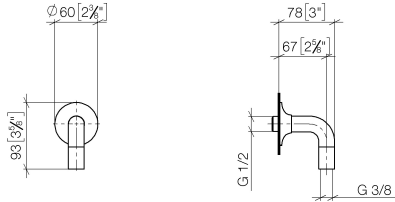

28 450 809

- 3/8" shower outlet
- rosette Ø 60 mm
- 1/2" connection
- WRAS 1810006

Intrinsic protection against back flow.

	Brushed Platinum	28 450 809-06
	Chrome	28 450 809-00
	Platinum	28 450 809-08
	Dark Chrome	28 450 809-19
	Brushed Durabronze (23kt Gold)	28 450 809-28
	Brushed Bronze	28 450 809-42
	Brushed Champagne (22kt Gold)	28 450 809-46
	Champagne (22kt Gold)	28 450 809-47
	Brushed Dark Platinum	28 450 809-99

Recommended miscellaneous

Concealed wall elbow -

- max. recess depth 163 mm
- min. recess depth 90 mm

35 085 970 90

28 450 809

mm [inches]

Flow rate chart

Certificates

WRAS_1810006. Belgaqua_22_280_2 IAPMO_4976 (4).
7_7.

28 450 809

Spare parts list

No.	Item Number	Name	Quantity used	Delivery time
1	90 27 80 021 00-06	rosette	1	10
2	09 16 01 014 90	ring	1	2
3	90 23 01 040 00 90	back-flow preventer	2	2
4	09 11 03 123-06	connection	1	10
5	90 21 02 069 00-06	cover	1	10