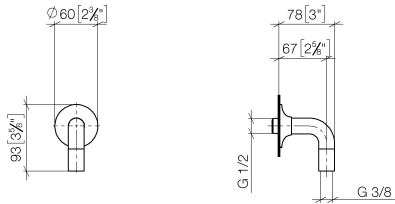

28 450 809

- 3/8" shower outlet
- rosette Ø 60 mm
- 1/2" connection
- WRAS 1810006

Intrinsic protection against back flow.

	Dark Chrome	28 450 809-19
	Chrome	28 450 809-00
	Brushed Platinum	28 450 809-06
	Platinum	28 450 809-08
	Brushed Durabronze (23kt Gold)	28 450 809-28
	Brushed Bronze	28 450 809-42
	Brushed Champagne (22kt Gold)	28 450 809-46
	Champagne (22kt Gold)	28 450 809-47
	Brushed Dark Platinum	28 450 809-99

Recommended miscellaneous

**Concealed wall elbow -**

- max. recess depth 163 mm
- min. recess depth 90 mm

35 085 970 90

28 450 809

mm [inches]

### Flow rate chart