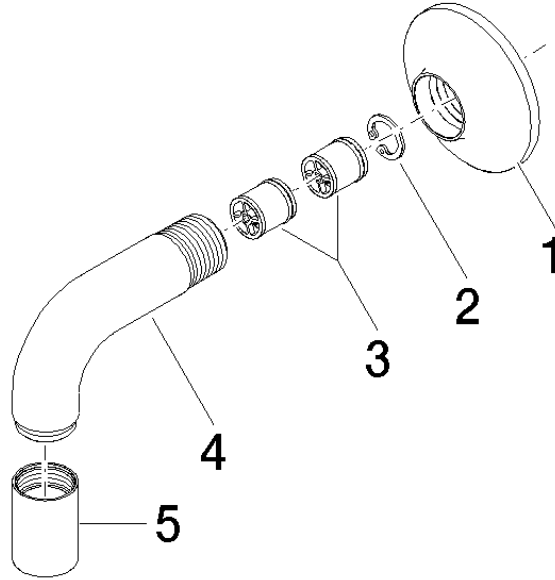

28 450 809

- 3/8" shower outlet
- rosette Ø 60 mm
- 1/2" connection
- WRAS 1810006

Intrinsic protection against back flow.

	Brushed Durabronze (23kt Gold)	28 450 809-28
	Chrome	28 450 809-00
	Brushed Platinum	28 450 809-06
	Platinum	28 450 809-08
	Dark Chrome	28 450 809-19
	Brushed Bronze	28 450 809-42
	Brushed Champagne (22kt Gold)	28 450 809-46
	Champagne (22kt Gold)	28 450 809-47
	Brushed Dark Platinum	28 450 809-99

Recommended miscellaneous

- Concealed wall elbow -** 35 085 970 90
- max. recess depth 163 mm
  - min. recess depth 90 mm

28 450 809

mm [inches]

Flow rate chart

Certificates

WRAS\_1810006. Belgaqua\_22\_280\_2  
7\_7.

### Spare parts list

No.	Item Number	Name	Quantity used	Delivery time
1	90 27 80 021 00-28	rosette	1	20
2	09 16 01 014 90	ring	1	2
3	90 23 01 040 00 90	back-flow preventer	2	2
4	09 11 03 123-28	connection	1	20
5	90 21 02 069 00-28	cover	1	20