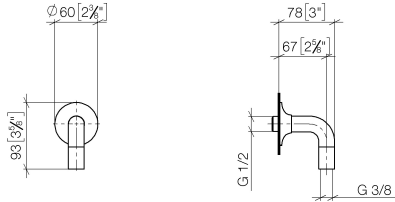

28 450 809

- 3/8" shower outlet
- rosette Ø 60 mm
- 1/2" connection
- WRAS 1810006

Intrinsic protection against back flow.

	Brushed Durabronze (23kt Gold)	28 450 809-28
	Chrome	28 450 809-00
	Brushed Platinum	28 450 809-06
	Platinum	28 450 809-08
	Dark Chrome	28 450 809-19
	Brushed Bronze	28 450 809-42
	Brushed Champagne (22kt Gold)	28 450 809-46
	Champagne (22kt Gold)	28 450 809-47
	Brushed Dark Platinum	28 450 809-99

Recommended miscellaneous

- Concealed wall elbow -** 35 085 970 90
- max. recess depth 163 mm
  - min. recess depth 90 mm

28 450 809

mm [inches]

Flow rate chart

Certificates

WRAS\_1810006. Belgaqua\_22\_280\_2  
7\_7.

### Spare parts list

No.	Item Number	Name	Quantity used	Delivery time
1	90 27 80 021 00-28	rosette	1	20
2	09 16 01 014 90	ring	1	2
3	90 23 01 040 00 90	back-flow preventer	2	2
4	09 11 03 123-28	connection	1	20
5	90 21 02 069 00-28	cover	1	20