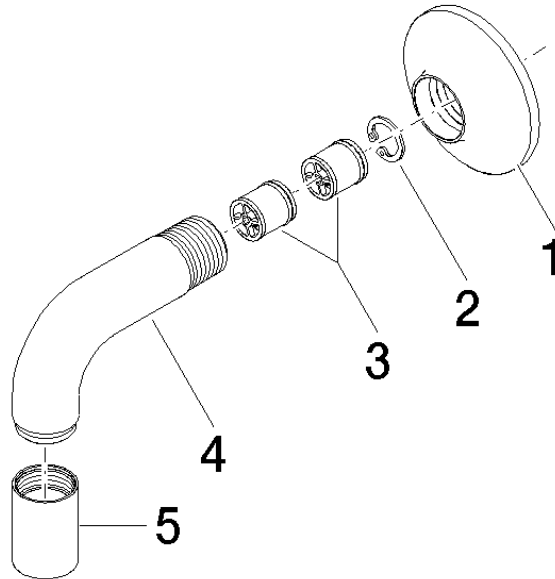

28 450 809

- 3/8" shower outlet
- rosette Ø 60 mm
- 1/2" connection
- WRAS 1810006

Intrinsic protection against back flow.

	Brushed Dark Platinum	28 450 809-99
	Chrome	28 450 809-00
	Brushed Platinum	28 450 809-06
	Platinum	28 450 809-08
	Dark Chrome	28 450 809-19
	Brushed Durabronze (23kt Gold)	28 450 809-28
	Brushed Bronze	28 450 809-42
	Brushed Champagne (22kt Gold)	28 450 809-46
	Champagne (22kt Gold)	28 450 809-47

Recommended miscellaneous

- Concealed wall elbow -** 35 085 970 90
- max. recess depth 163 mm
 - min. recess depth 90 mm

28 450 809

mm [inches]

Flow rate chart

Certificates

WRAS_1810006. Belgaqua_22_280_2 IAPMO_4976 (4).
7_7.

28 450 809

Spare parts list

No.	Item Number	Name	Quantity used	Delivery time
1	90 27 80 021 00-99	rosette	1	30
2	09 16 01 014 90	ring	1	2
3	90 23 01 040 00 90	back-flow preventer	2	2
4	09 11 03 123-99	connection	1	30
5	90 21 02 069 00-99	cover	1	30