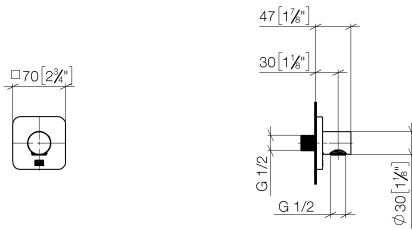

## DORNBACHT YARRE Wall elbow - Chrome

---

28 450 832

- 1/2" shower outlet
- rosette 60 x 60 mm
- 1/2" connection
- rosette 60 x 60 mm
- WRAS 2305028

Intrinsic protection against back flow.

Chrome

28 450 832-00

### Recommended miscellaneous

---

**Concealed wall elbow -**

35 085 970 90

- max. recess depth 163 mm
- min. recess depth 90 mm

## DORNBRACHT YARRE Wall elbow - Chrome

---

28 450 832

mm [inches]