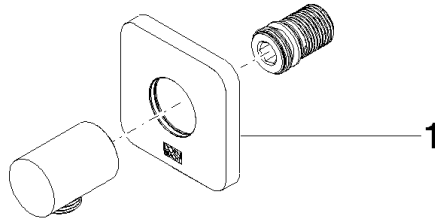

## DORNBRACHT YARRE Wall elbow - Chrome

---

28 450 832

mm [inches]

## DORNBACHT YARRE Wall elbow - Chrome

---

28 450 832