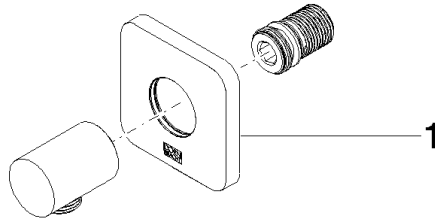

DORNBACHT YARRE Wall elbow - Soft Black

28 450 832

- 1/2" shower outlet
- rosette 60 x 60 mm
- 1/2" connection
- rosette 60 x 60 mm
- WRAS 2305028

Intrinsic protection against back flow.

	Soft Black	28 450 832-69
	Chrome	28 450 832-00

Recommended miscellaneous

- Concealed wall elbow -** 35 085 970 90
- max. recess depth 163 mm
 - min. recess depth 90 mm

DORNBRACHT YARRE Wall elbow - Soft Black

28 450 832

mm [inches]

Certificates

WRAS_2305028.

DORNBACHT YARRE Wall elbow - Soft Black

28 450 832

Spare parts list

No.	Item Number	Name	Quantity used	Delivery time
1	90 27 83 020 00-69	rosette	1	2