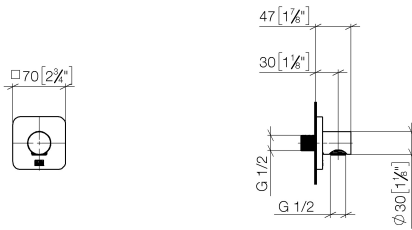

DORNBACHT YARRE Wall elbow - Soft Black

28 450 832

- 1/2" shower outlet
- rosette 60 x 60 mm
- 1/2" connection
- rosette 60 x 60 mm
- WRAS 2305028

Intrinsic protection against back flow.

	Soft Black	28 450 832-69
	Chrome	28 450 832-00

Recommended miscellaneous

- Concealed wall elbow -** 35 085 970 90
- max. recess depth 163 mm
 - min. recess depth 90 mm

DORNBRACHT YARRE Wall elbow - Soft Black

28 450 832

mm [inches]

Certificates

WRAS_2305028.

DORNBACHT YARRE Wall elbow - Soft Black

28 450 832

Spare parts list

No.	Item Number	Name	Quantity used	Delivery time
1	90 27 83 020 00-69	rosette	1	2