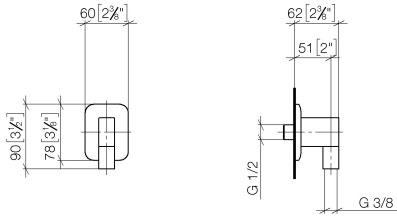

28 450 845

- 3/8" shower outlet
- rosette 60 x 78 mm
- 1/2" connection
- WRAS 2310091

Intrinsic protection against back flow.

	Chrome	28 450 845-00
	Brushed Platinum	28 450 845-06
	Dark Chrome	28 450 845-19
	Brushed Light Gold	28 450 845-27
	Matte Black	28 450 845-33
	Brushed Chrome	28 450 845-93
	Brushed Dark Platinum	28 450 845-99

Recommended miscellaneous

- Concealed wall elbow -** 35 085 970 90
- max. recess depth 163 mm
 - min. recess depth 90 mm

28 450 845

mm [inches]

Flow rate chart

Certificates

IAPMO_4976 (5). WRAS_2310091.

28 450 845

Spare parts list

No.	Item Number	Name	Quantity used	Delivery time
1	09 16 01 014 90	ring	1	2
2	90 23 01 141 00 90	back-flow preventer	1	2
3	09 24 03 116 20 90	nipple	1	2
4	09 14 10 008 90	seal	1	2
5	09 14 10 142 90	seal	1	2
6	09 30 30 054 90	screw	1	2
7	09 31 11 026 90	pin	1	2
8	09 27 84 021-00	rosette	1	10
9	09 11 03 046-00	connection	1	10
10	09 31 11 005 90	pin	1	2
11	90 14 10 077 00 90	seal	1	2
12	09 24 03 107 20 90	nipple	1	2
13	90 21 02 069 00-00	cover	1	10