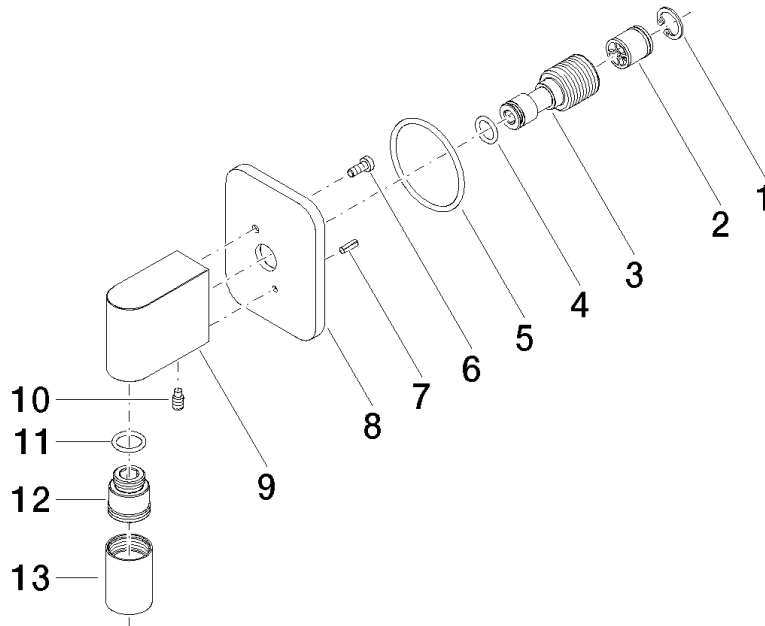

28 450 845

- 3/8" shower outlet
- rosette 60 x 78 mm
- 1/2" connection
- WRAS 2310091

Intrinsic protection against back flow.

	Brushed Platinum	28 450 845-06
	Chrome	28 450 845-00
	Dark Chrome	28 450 845-19
	Brushed Light Gold	28 450 845-27
	Matte Black	28 450 845-33
	Brushed Chrome	28 450 845-93
	Brushed Dark Platinum	28 450 845-99

**Recommended miscellaneous**

**Concealed wall elbow -** 35 085 970 90

- max. recess depth 163 mm
- min. recess depth 90 mm

28 450 845

mm [inches]

### Flow rate chart

### Certificates

IAPMO\_4976 (5). WRAS\_2310091.

28 450 845

**Spare parts list**

No.	Item Number	Name	Quantity used	Delivery time
1	09 16 01 014 90	ring	1	2
2	90 23 01 141 00 90	back-flow preventer	1	2
3	09 24 03 116 20 90	nipple	1	2
4	09 14 10 008 90	seal	1	2
5	09 14 10 142 90	seal	1	2
6	09 30 30 054 90	screw	1	2
7	09 31 11 026 90	pin	1	2
8	09 27 84 021-06	rosette	1	10
9	09 11 03 046-06	connection	1	10
10	09 31 11 005 90	pin	1	2
11	90 14 10 077 00 90	seal	1	2
12	09 24 03 107 20 90	nipple	1	2
13	90 21 02 069 00-06	cover	1	10