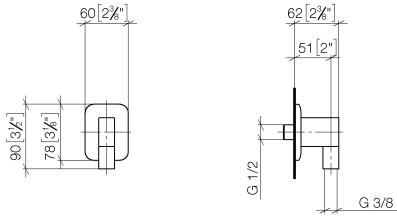

28 450 845

- 3/8" shower outlet
- rosette 60 x 78 mm
- 1/2" connection
- WRAS 2310091

Intrinsic protection against back flow.

	Brushed Platinum	28 450 845-06
	Chrome	28 450 845-00
	Dark Chrome	28 450 845-19
	Brushed Light Gold	28 450 845-27
	Matte Black	28 450 845-33
	Brushed Chrome	28 450 845-93
	Brushed Dark Platinum	28 450 845-99

**Recommended miscellaneous**

**Concealed wall elbow -** 35 085 970 90

- max. recess depth 163 mm
- min. recess depth 90 mm

28 450 845

mm [inches]

### Flow rate chart