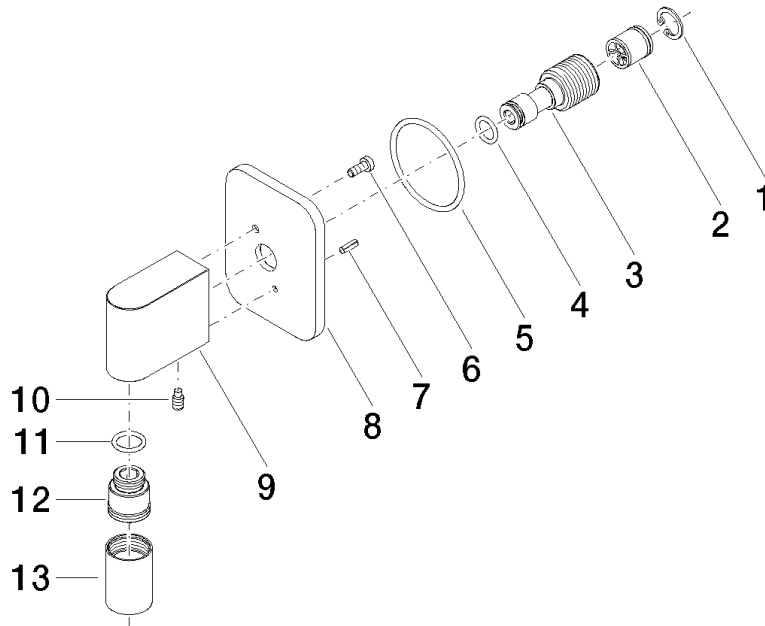

28 450 845

- 3/8" shower outlet
- rosette 60 x 78 mm
- 1/2" connection
- WRAS 2310091

Intrinsic protection against back flow.

	Dark Chrome	28 450 845-19
	Chrome	28 450 845-00
	Brushed Platinum	28 450 845-06
	Brushed Light Gold	28 450 845-27
	Matte Black	28 450 845-33
	Brushed Chrome	28 450 845-93
	Brushed Dark Platinum	28 450 845-99

28 450 845

mm [inches]

Flow rate chart

Certificates

WRAS_2310091.

28 450 845

Parts for other finishes can be found here: [Chrome](#)

Spare parts list

No.	Item Number	Name	Quantity used	Delivery time
1	09 16 01 014 90	ring	1	2
2	90 23 01 141 00 90	back-flow preventer	1	2
3	09 24 03 116 20 90	nipple	1	2
4	09 14 10 008 90	seal	1	2
5	09 14 10 142 90	seal	1	2
6	09 30 30 054 90	screw	1	2
7	09 31 11 026 90	pin	1	2
8	09 27 84 021-19	rosette	1	60
9	09 11 03 046-19	connection	1	20
10	09 31 11 005 90	pin	1	2
11	90 14 10 077 00 90	seal	1	2
12	09 24 03 107 20 90	nipple	1	2
13	90 21 02 069 00-19	cover	1	20