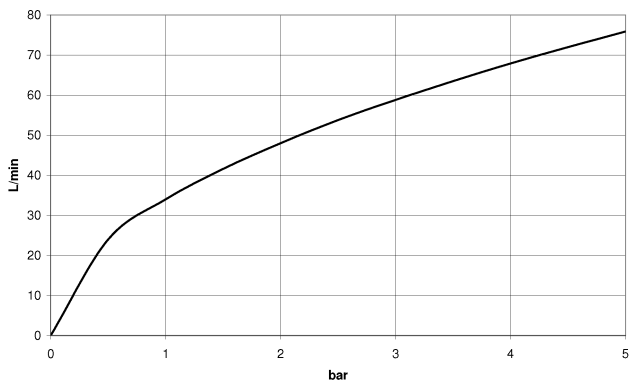

LISSÉ Wall elbow - Light Gold

28 450 845

- 3/8" shower outlet
- rosette 60 x 78 mm
- 1/2" connection
- WRAS

Intrinsic protection against back flow.

	Light Gold	28 450 845-26
	Chrome	28 450 845-00
	Brushed Platinum	28 450 845-06
	Dark Chrome	28 450 845-19
	Brushed Light Gold	28 450 845-27
	Matte Black	28 450 845-33
	Brushed Bronze	28 450 845-42
	Brushed Chrome	28 450 845-93
	Brushed Dark Platinum	28 450 845-99

Recommended miscellaneous

- Concealed wall elbow -**
- min. recess depth mm
 - max. recess depth mm

35 085 970 90

LISSÉ Wall elbow - Light Gold

28 450 845

mm [inches]

Flow rate chart

Codes & Standards