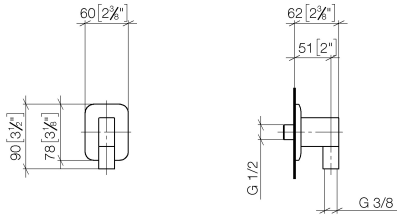

LISSÉ Wall elbow - Light Gold

28 450 845

- 3/8" shower outlet
- rosette 60 x 78 mm
- 1/2" connection
- WRAS

Intrinsic protection against back flow.

	Light Gold	28 450 845-26
	Chrome	28 450 845-00
	Brushed Platinum	28 450 845-06
	Dark Chrome	28 450 845-19
	Brushed Light Gold	28 450 845-27
	Matte Black	28 450 845-33
	Brushed Bronze	28 450 845-42
	Brushed Chrome	28 450 845-93
	Brushed Dark Platinum	28 450 845-99

Recommended miscellaneous

- Concealed wall elbow -**
- min. recess depth mm
 - max. recess depth mm

35 085 970 90

LISSÉ Wall elbow - Light Gold

28 450 845

mm [inches]

Flow rate chart

Codes & Standards

Scottish Water
Byelaws

UK Water Supply
Regulations

LISSÉ Wall elbow - Light Gold

28 450 845

Certificates

WRAS_2310

LISSÉ Wall elbow - Light Gold

28 450 845