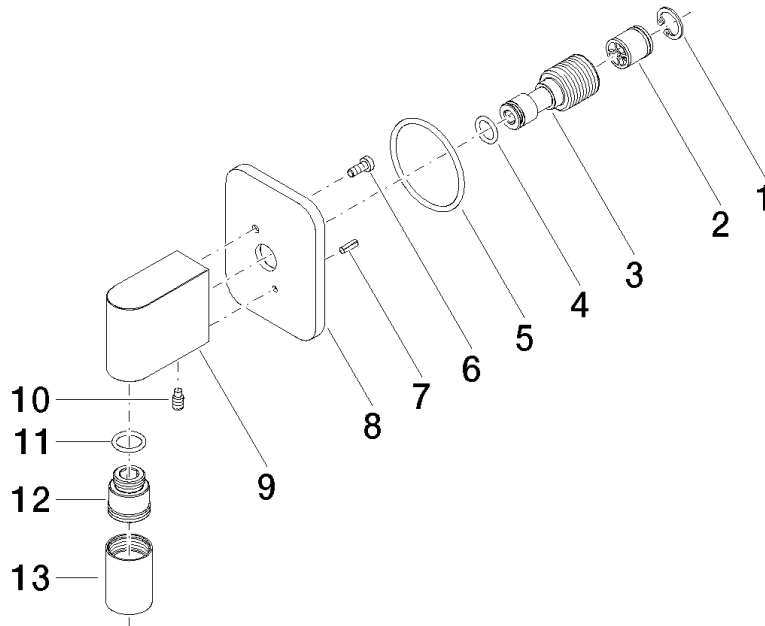

28 450 845

- 3/8" shower outlet
- rosette 60 x 78 mm
- 1/2" connection
- WRAS 2310091

Intrinsic protection against back flow.

	Brushed Light Gold	28 450 845-27
	Chrome	28 450 845-00
	Brushed Platinum	28 450 845-06
	Dark Chrome	28 450 845-19
	Matte Black	28 450 845-33
	Brushed Chrome	28 450 845-93
	Brushed Dark Platinum	28 450 845-99

Recommended miscellaneous

- | | | |
|---|-------------------------------|---------------|
|  | Concealed wall elbow - | 35 085 970 90 |
| | •min. recess depth 90 mm | |
| | •max. recess depth 163 mm | |

28 450 845

mm [inches]

Flow rate chart

Certificates

WRAS_2310091.

28 450 845

Spare parts list

No.	Item Number	Name	Quantity used	Delivery time
1	09 16 01 014 90	ring	1	2
2	90 23 01 141 00 90	back-flow preventer	1	2
3	09 24 03 116 20 90	nipple	1	2
4	09 14 10 008 90	seal	1	2
5	09 14 10 142 90	seal	1	2
6	09 30 30 054 90	screw	1	2
7	09 31 11 026 90	pin	1	2
9	09 11 03 046-27	connection	1	60
10	09 31 11 005 90	pin	1	2
11	90 14 10 077 00 90	seal	1	2
12	09 24 03 107 20 90	nipple	1	2
13	90 21 02 069 00-27	cover	1	30