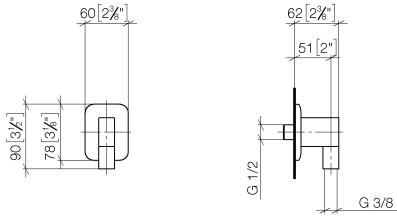

28 450 845

- 3/8" shower outlet
- rosette 60 x 78 mm
- 1/2" connection
- WRAS 2310091

Intrinsic protection against back flow.

	Brushed Light Gold	28 450 845-27
	Chrome	28 450 845-00
	Brushed Platinum	28 450 845-06
	Dark Chrome	28 450 845-19
	Matte Black	28 450 845-33
	Brushed Chrome	28 450 845-93
	Brushed Dark Platinum	28 450 845-99

Recommended miscellaneous

- | | | |
|---|-------------------------------|---------------|
|  | Concealed wall elbow - | 35 085 970 90 |
| | •min. recess depth 90 mm | |
| | •max. recess depth 163 mm | |

28 450 845

mm [inches]

Flow rate chart

Certificates

WRAS_2310091.

28 450 845

Spare parts list

No.	Item Number	Name	Quantity used	Delivery time
1	09 16 01 014 90	ring	1	2
2	90 23 01 141 00 90	back-flow preventer	1	2
3	09 24 03 116 20 90	nipple	1	2
4	09 14 10 008 90	seal	1	2
5	09 14 10 142 90	seal	1	2
6	09 30 30 054 90	screw	1	2
7	09 31 11 026 90	pin	1	2
9	09 11 03 046-27	connection	1	60
10	09 31 11 005 90	pin	1	2
11	90 14 10 077 00 90	seal	1	2
12	09 24 03 107 20 90	nipple	1	2
13	90 21 02 069 00-27	cover	1	30