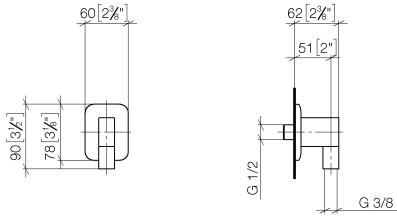

28 450 845

- 3/8" shower outlet
- rosette 60 x 78 mm
- 1/2" connection
- WRAS 2310091

Intrinsic protection against back flow.

	Matte Black	28 450 845-33
	Chrome	28 450 845-00
	Brushed Platinum	28 450 845-06
	Dark Chrome	28 450 845-19
	Brushed Light Gold	28 450 845-27
	Brushed Chrome	28 450 845-93
	Brushed Dark Platinum	28 450 845-99

Recommended miscellaneous

- Concealed wall elbow -** 35 085 970 90
- max. recess depth 163 mm
 - min. recess depth 90 mm

28 450 845

mm [inches]

Flow rate chart

Certificates

WRAS_2310091.

28 450 845

Spare parts list

No.	Item Number	Name	Quantity used	Delivery time
1	09 16 01 014 90	ring	1	2
2	90 23 01 141 00 90	back-flow preventer	1	2
3	09 24 03 116 20 90	nipple	1	2
4	09 14 10 008 90	seal	1	2
5	09 14 10 142 90	seal	1	2
6	09 30 30 054 90	screw	1	2
7	09 31 11 026 90	pin	1	2
8	09 27 84 021-33	rosette	1	30
9	09 11 03 046-33	connection	1	30
10	09 31 11 005 90	pin	1	2
11	90 14 10 077 00 90	seal	1	2
12	09 24 03 107 20 90	nipple	1	2
13	90 21 02 069 00-33	cover	1	30