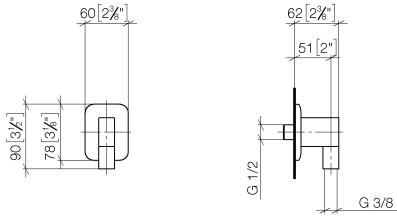

28 450 845

- 3/8" shower outlet
- rosette 60 x 78 mm
- 1/2" connection
- WRAS 2310091

Intrinsic protection against back flow.

	Brushed Dark Platinum	28 450 845-99
	Chrome	28 450 845-00
	Brushed Platinum	28 450 845-06
	Dark Chrome	28 450 845-19
	Brushed Light Gold	28 450 845-27
	Matte Black	28 450 845-33
	Brushed Chrome	28 450 845-93

Recommended miscellaneous

Concealed wall elbow - 35 085 970 90

- min. recess depth 90 mm
- max. recess depth 163 mm

28 450 845

mm [inches]

Flow rate chart

Certificates

WRAS_2310091.

28 450 845

Spare parts list

No.	Item Number	Name	Quantity used	Delivery time
1	09 16 01 014 90	ring	1	2
2	90 23 01 141 00 90	back-flow preventer	1	2
3	09 24 03 116 20 90	nipple	1	2
4	09 14 10 008 90	seal	1	2
5	09 14 10 142 90	seal	1	2
6	09 30 30 054 90	screw	1	2
7	09 31 11 026 90	pin	1	2
8	09 27 84 021-99	rosette	1	60
9	09 11 03 046-99	connection	1	30
10	09 31 11 005 90	pin	1	2
11	90 14 10 077 00 90	seal	1	2
12	09 24 03 107 20 90	nipple	1	2
13	90 21 02 069 00-99	cover	1	30