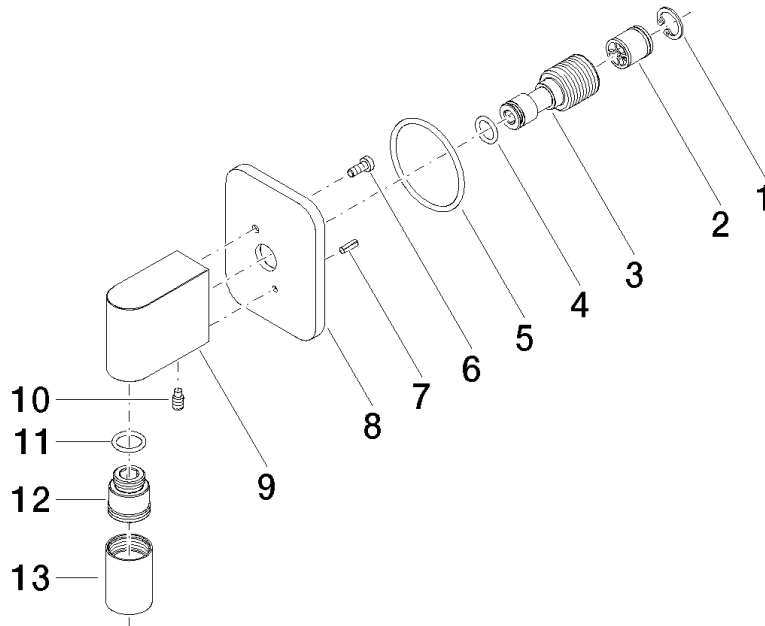

28 450 845

- 3/8" shower outlet
- rosette 60 x 78 mm
- 1/2" connection
- WRAS 2310091

Intrinsic protection against back flow.

	Brushed Dark Platinum	28 450 845-99
	Chrome	28 450 845-00
	Brushed Platinum	28 450 845-06
	Dark Chrome	28 450 845-19
	Brushed Light Gold	28 450 845-27
	Matte Black	28 450 845-33
	Brushed Chrome	28 450 845-93

Recommended miscellaneous

Concealed wall elbow - 35 085 970 90

- min. recess depth 90 mm
- max. recess depth 163 mm

28 450 845

mm [inches]

Flow rate chart

Certificates

WRAS_2310091.

28 450 845

Spare parts list

No.	Item Number	Name	Quantity used	Delivery time
1	09 16 01 014 90	ring	1	2
2	90 23 01 141 00 90	back-flow preventer	1	2
3	09 24 03 116 20 90	nipple	1	2
4	09 14 10 008 90	seal	1	2
5	09 14 10 142 90	seal	1	2
6	09 30 30 054 90	screw	1	2
7	09 31 11 026 90	pin	1	2
8	09 27 84 021-99	rosette	1	60
9	09 11 03 046-99	connection	1	30
10	09 31 11 005 90	pin	1	2
11	90 14 10 077 00 90	seal	1	2
12	09 24 03 107 20 90	nipple	1	2
13	90 21 02 069 00-99	cover	1	30