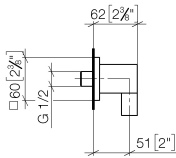

Wall elbow - Chrome

IMO

28 450 980

- 3/8" shower outlet
- rosette 60 x 60 mm
- 1/2" connection
- WRAS 2310091

Intrinsic protection against back flow.

Fits: IMO, MEM, CL.1, CYO

	Chrome	28 450 980-00
	Brushed Platinum	28 450 980-06
	Platinum	28 450 980-08
	Durabress (23kt Gold)	28 450 980-09
	Dark Chrome	28 450 980-19
	Brushed Light Gold	28 450 980-27
	Brushed Durabress (23kt Gold)	28 450 980-28
	Matte Black	28 450 980-33
	Brushed Champagne (22kt Gold)	28 450 980-46
	Champagne (22kt Gold)	28 450 980-47
	Brushed Chrome	28 450 980-93
	Brushed Dark Platinum	28 450 980-99

Recommended miscellaneous

- Concealed wall elbow -** 35 085 970 90
- max. recess depth 163 mm
 - min. recess depth 90 mm

28 450 980

mm [inches]

Flow rate chart

Certificates

IAPMO_4976 (5). Belgaqua_22_280_2 WRAS_2310091. WRAS_1807022.
7_7.

28 450 980

Spare parts list

No.	Item Number	Name	Quantity used	Delivery time
1	09 16 01 014 90	ring	1	2
2	90 23 01 141 00 90	back-flow preventer	1	2
3	09 24 03 116 20 90	nipple	1	2
4	09 14 10 008 90	seal	1	2
5	09 14 10 142 90	seal	1	2
6	09 30 30 054 90	screw	1	2
7	09 31 11 026 90	pin	1	2
8	09 27 82 006-00	rosette	1	10
9	09 11 03 046-00	connection	1	10
10	09 31 11 005 90	pin	1	2
11	90 14 10 077 00 90	seal	1	2
12	09 24 03 107 20 90	nipple	1	2
13	90 21 02 069 00-00	cover	1	10