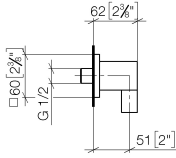

Wall elbow - Brushed Platinum

IMO

28 450 980

- 3/8" shower outlet
- rosette 60 x 60 mm
- 1/2" connection
- WRAS 2310091

Intrinsic protection against back flow.

Fits: IMO, MEM, CL.1, CYO

	Brushed Platinum	28 450 980-06
	Chrome	28 450 980-00
	Platinum	28 450 980-08
	Durabress (23kt Gold)	28 450 980-09
	Dark Chrome	28 450 980-19
	Brushed Light Gold	28 450 980-27
	Brushed Durabress (23kt Gold)	28 450 980-28
	Matte Black	28 450 980-33
	Brushed Champagne (22kt Gold)	28 450 980-46
	Champagne (22kt Gold)	28 450 980-47
	Brushed Chrome	28 450 980-93
	Brushed Dark Platinum	28 450 980-99

Recommended miscellaneous

- Concealed wall elbow -** 35 085 970 90
- max. recess depth 163 mm
  - min. recess depth 90 mm

28 450 980

mm [inches]

### Flow rate chart

### Spare parts list

No.	Item Number	Name	Quantity used	Delivery time
1	09 16 01 014 90	ring	1	2
2	90 23 01 141 00 90	back-flow preventer	1	2
3	09 24 03 116 20 90	nipple	1	2
4	09 14 10 008 90	seal	1	2
5	09 14 10 142 90	seal	1	2
6	09 30 30 054 90	screw	1	2
7	09 31 11 026 90	pin	1	2
8	09 27 82 006-06	rosette	1	10
9	09 11 03 046-06	connection	1	10
10	09 31 11 005 90	pin	1	2
11	90 14 10 077 00 90	seal	1	2
12	09 24 03 107 20 90	nipple	1	2
13	90 21 02 069 00-06	cover	1	10