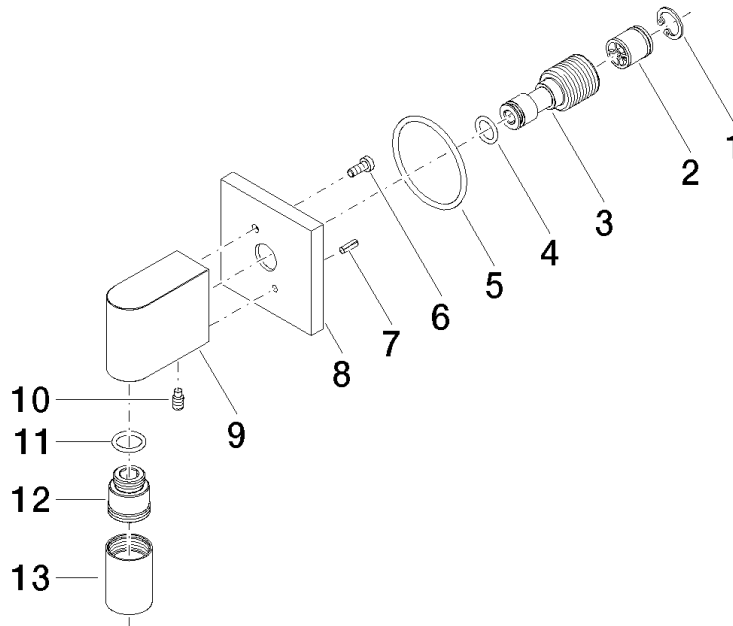

Wall elbow - Brushed Platinum

IMO

28 450 980

- 3/8" shower outlet
- rosette 60 x 60 mm
- 1/2" connection
- WRAS 2310091

Intrinsic protection against back flow.

Fits: IMO, MEM, CL.1, CYO

	Brushed Platinum	28 450 980-06
	Chrome	28 450 980-00
	Platinum	28 450 980-08
	Durabress (23kt Gold)	28 450 980-09
	Dark Chrome	28 450 980-19
	Brushed Light Gold	28 450 980-27
	Brushed Durabress (23kt Gold)	28 450 980-28
	Matte Black	28 450 980-33
	Brushed Champagne (22kt Gold)	28 450 980-46
	Champagne (22kt Gold)	28 450 980-47
	Brushed Chrome	28 450 980-93
	Brushed Dark Platinum	28 450 980-99

Recommended miscellaneous

- Concealed wall elbow -** 35 085 970 90
- max. recess depth 163 mm
  - min. recess depth 90 mm

28 450 980

mm [inches]

### Flow rate chart

### Spare parts list

No.	Item Number	Name	Quantity used	Delivery time
1	09 16 01 014 90	ring	1	2
2	90 23 01 141 00 90	back-flow preventer	1	2
3	09 24 03 116 20 90	nipple	1	2
4	09 14 10 008 90	seal	1	2
5	09 14 10 142 90	seal	1	2
6	09 30 30 054 90	screw	1	2
7	09 31 11 026 90	pin	1	2
8	09 27 82 006-06	rosette	1	10
9	09 11 03 046-06	connection	1	10
10	09 31 11 005 90	pin	1	2
11	90 14 10 077 00 90	seal	1	2
12	09 24 03 107 20 90	nipple	1	2
13	90 21 02 069 00-06	cover	1	10