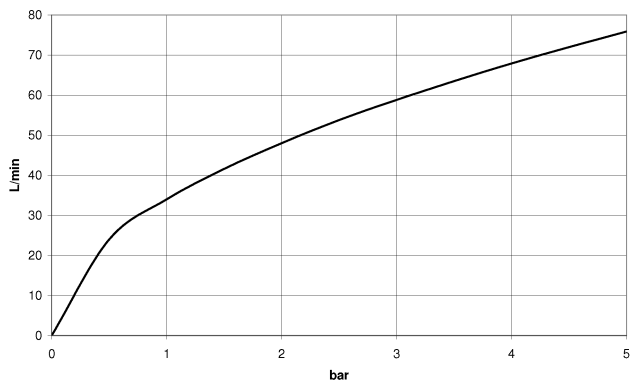

## Wall elbow - Matte Black

IMO

28 450 980

- 3/8" shower outlet
- rosette 60 x 60 mm
- 1/2" connection
- WRAS 2310091

Intrinsic protection against back flow.

Fits: IMO, MEM, CL.1, CYO

	Matte Black	28 450 980-33
	Chrome	28 450 980-00
	Brushed Platinum	28 450 980-06
	Platinum	28 450 980-08
	Durabrand (23kt Gold)	28 450 980-09
	Dark Chrome	28 450 980-19
	Brushed Light Gold	28 450 980-27
	Brushed Durabrand (23kt Gold)	28 450 980-28
	Brushed Champagne (22kt Gold)	28 450 980-46
	Champagne (22kt Gold)	28 450 980-47
	Brushed Chrome	28 450 980-93
	Brushed Dark Platinum	28 450 980-99

## Recommended miscellaneous

- Concealed wall elbow -** 35 085 970 90
- max. recess depth 163 mm
  - min. recess depth 90 mm

28 450 980

mm [inches]

Flow rate chart

Certificates

IAPMO\_4976 (5). Belgaqua\_22\_280\_2 WRAS\_2310091. WRAS\_1807022.  
7\_7.