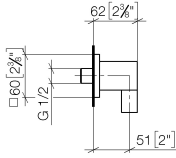

## Wall elbow - Matte Black

IMO

28 450 980

- 3/8" shower outlet
- rosette 60 x 60 mm
- 1/2" connection
- WRAS 2310091

Intrinsic protection against back flow.

Fits: IMO, MEM, CL.1, CYO

	Matte Black	28 450 980-33
	Chrome	28 450 980-00
	Brushed Platinum	28 450 980-06
	Platinum	28 450 980-08
	Durabrand (23kt Gold)	28 450 980-09
	Dark Chrome	28 450 980-19
	Brushed Light Gold	28 450 980-27
	Brushed Durabrand (23kt Gold)	28 450 980-28
	Brushed Champagne (22kt Gold)	28 450 980-46
	Champagne (22kt Gold)	28 450 980-47
	Brushed Chrome	28 450 980-93
	Brushed Dark Platinum	28 450 980-99

## Recommended miscellaneous

- Concealed wall elbow -** 35 085 970 90
- max. recess depth 163 mm
  - min. recess depth 90 mm

28 450 980

mm [inches]

Flow rate chart

Certificates

IAPMO\_4976 (5). Belgaqua\_22\_280\_2 WRAS\_2310091. WRAS\_1807022.  
7\_7.

### Spare parts list

No.	Item Number	Name	Quantity used	Delivery time
1	09 16 01 014 90	ring	1	2
2	90 23 01 141 00 90	back-flow preventer	1	2
3	09 24 03 116 20 90	nipple	1	2
4	09 14 10 008 90	seal	1	2
5	09 14 10 142 90	seal	1	2
6	09 30 30 054 90	screw	1	2
7	09 31 11 026 90	pin	1	2
8	09 27 82 006-33	rosette	1	30
9	09 11 03 046-33	connection	1	30
10	09 31 11 005 90	pin	1	2
11	90 14 10 077 00 90	seal	1	2
12	09 24 03 107 20 90	nipple	1	2
13	90 21 02 069 00-33	cover	1	30