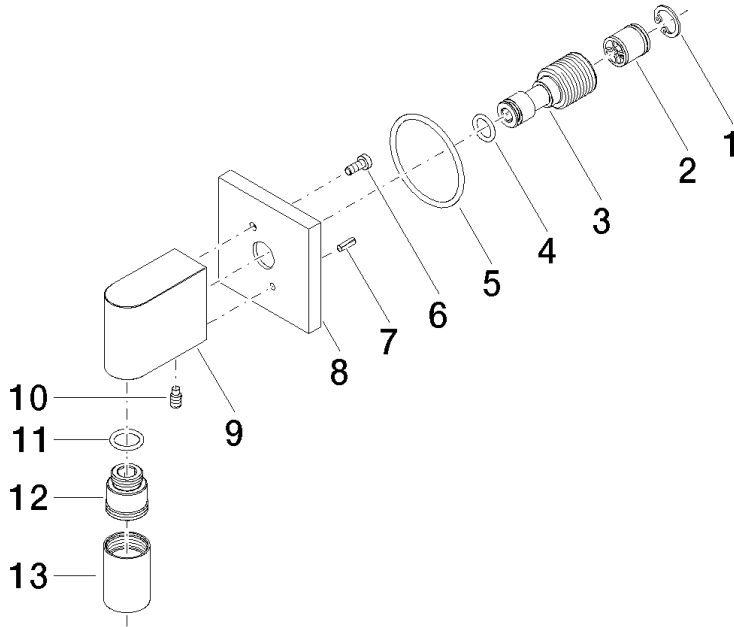

Product version from 3/2/2021