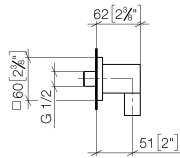

Wall elbow - Champagne (22kt Gold)

IMO

28 450 980

- 3/8" shower outlet
- rosette 60 x 60 mm
- 1/2" connection
- WRAS 2310091

Intrinsic protection against back flow.

Fits: IMO, MEM, CL.1, CYO

	Champagne (22kt Gold)	28 450 980-47
	Chrome	28 450 980-00
	Brushed Platinum	28 450 980-06
	Platinum	28 450 980-08
	Durabross (23kt Gold)	28 450 980-09
	Dark Chrome	28 450 980-19
	Brushed Light Gold	28 450 980-27
	Brushed Durabross (23kt Gold)	28 450 980-28
	Matte Black	28 450 980-33
	Brushed Champagne (22kt Gold)	28 450 980-46
	Brushed Chrome	28 450 980-93
	Brushed Dark Platinum	28 450 980-99

Recommended miscellaneous

**Concealed wall elbow -**

35 085 970 90

- max. recess depth 163 mm
- min. recess depth 90 mm

28 450 980

mm [inches]

Flow rate chart

Codes & Standards