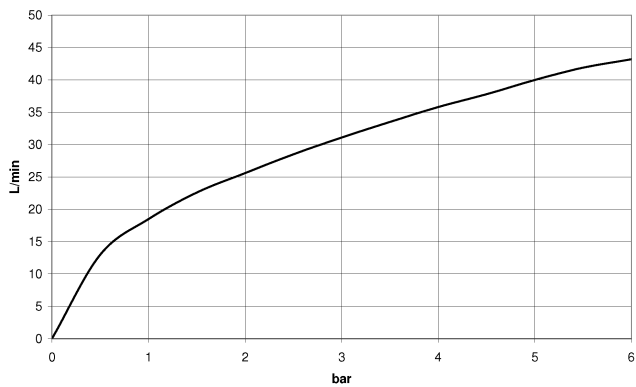

Wall elbow with integrated shower holder - Chrome

TARA

28 490 660

- 3/8" shower outlet
- rosette Ø 60 mm
- 1/2" connection
- WRAS 1912049

Intrinsic protection against back flow.

Fits: TARA, VAIA, META

	Chrome	28 490 660-00
	Brushed Platinum	28 490 660-06
	Platinum	28 490 660-08
	Dark Chrome	28 490 660-19
	Light Gold	28 490 660-26
	Brushed Light Gold	28 490 660-27
	Brushed Durabronze (23kt Gold)	28 490 660-28
	Matte Black	28 490 660-33
	Brushed Bronze	28 490 660-42
	Brushed Champagne (22kt Gold)	28 490 660-46
	Champagne (22kt Gold)	28 490 660-47
	Cyprus	28 490 660-49
	Brushed Chrome	28 490 660-93
	Brushed Dark Platinum	28 490 660-99

Recommended miscellaneous

- Concealed wall elbow -** 35 085 970 90
- max. recess depth 163 mm
 - min. recess depth 90 mm

28 490 660

mm [inches]

Flow rate chart

Certificates

Belgaqua_21-024- WRAS_1912049.
27_7.