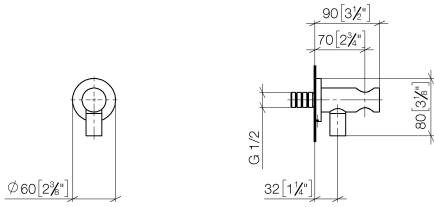

Wall elbow with integrated shower holder - Platinum

TARA

28 490 660

- 3/8" shower outlet
- rosette Ø 60 mm
- 1/2" connection
- WRAS 1912049

Intrinsic protection against back flow.

Fits: TARA, VAIA, META

	Platinum	28 490 660-08
	Chrome	28 490 660-00
	Brushed Platinum	28 490 660-06
	Dark Chrome	28 490 660-19
	Light Gold	28 490 660-26
	Brushed Light Gold	28 490 660-27
	Brushed Durabrass (23kt Gold)	28 490 660-28
	Matte Black	28 490 660-33
	Brushed Bronze	28 490 660-42
	Brushed Champagne (22kt Gold)	28 490 660-46
	Champagne (22kt Gold)	28 490 660-47
	Cyprus	28 490 660-49
	Brushed Chrome	28 490 660-93
	Brushed Dark Platinum	28 490 660-99

Recommended miscellaneous

Concealed wall elbow -

- max. recess depth 163 mm
- min. recess depth 90 mm

35 085 970 90

Recommended miscellaneous

Concealed wall elbow -

- max. recess depth 163 mm
- min. recess depth 90 mm

35 085 970 90

28 490 660

mm [inches]

Flow rate chart

Certificates

Belgaqua_21-024- WRAS_1912049.
27_7.

28 490 660

Spare parts list

No.	Item Number	Name	Quantity used	Delivery time
1	90 24 03 280 00 90	nipple	1	2
2	09 30 30 037 90	screw	2	2
3	09 27 66 001-08	rosette	1	40
4	09 31 11 112 90	pin	1	60
5	09 16 01 023 90	ring	1	2
6	09 23 01 131 90	back-flow preventer	1	2
7	09 30 30 113 20 90	screw	1	2
8	09 14 10 001 90	seal	1	2
9	09 18 40 216 90	sleeve	1	2
10	09 11 03 124-08	connection	1	40
11	09 14 10 213 90	seal	1	2
12	09 24 03 279-08	nipple	1	40
13	90 21 02 069 00-08	cover	1	40