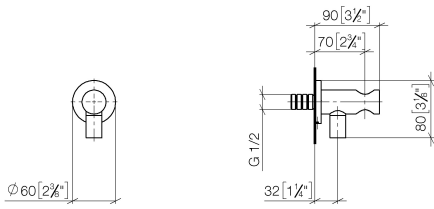

28 490 660

- 3/8" shower outlet
- rosette Ø 60 mm
- 1/2" connection
- WRAS 1912049

Intrinsic protection against back flow.

Fits: TARA, VAIA, META

	Dark Chrome	28 490 660-19
	Chrome	28 490 660-00
	Brushed Platinum	28 490 660-06
	Platinum	28 490 660-08
	Light Gold	28 490 660-26
	Brushed Light Gold	28 490 660-27
	Brushed Durabronze (23kt Gold)	28 490 660-28
	Matte Black	28 490 660-33
	Brushed Bronze	28 490 660-42
	Brushed Champagne (22kt Gold)	28 490 660-46
	Champagne (22kt Gold)	28 490 660-47
	Cyprus	28 490 660-49
	Brushed Chrome	28 490 660-93
	Brushed Dark Platinum	28 490 660-99

28 490 660

mm [inches]

Flow rate chart

28 490 660

Parts for other  
finishes can be found  
here: [Chrome](#)