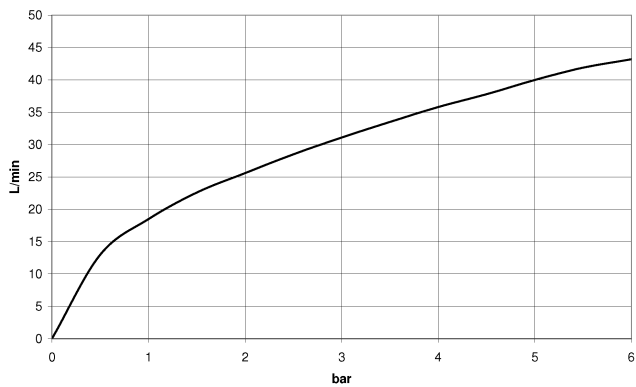

Wall elbow with integrated shower holder - Light Gold

TARA

28 490 660

- 3/8" shower outlet
- rosette Ø 60 mm
- 1/2" connection
- WRAS 1912049

Intrinsic protection against back flow.

Fits: TARA, VAIA, META

	Light Gold	28 490 660-26
	Chrome	28 490 660-00
	Brushed Platinum	28 490 660-06
	Platinum	28 490 660-08
	Dark Chrome	28 490 660-19
	Brushed Light Gold	28 490 660-27
	Brushed Durabronze (23kt Gold)	28 490 660-28
	Matte Black	28 490 660-33
	Brushed Bronze	28 490 660-42
	Brushed Champagne (22kt Gold)	28 490 660-46
	Champagne (22kt Gold)	28 490 660-47
	Cyprus	28 490 660-49
	Brushed Chrome	28 490 660-93
	Brushed Dark Platinum	28 490 660-99

28 490 660

mm [inches]

Flow rate chart

28 490 660

Parts for other finishes can be found here: [Chrome](#)

Spare parts list

No.	Item Number	Name	Quantity used	Delivery time
1	90 24 03 280 00 90	nipple	1	2
2	09 30 30 037 90	screw	2	2
3	09 27 66 001-26	rosette	1	60
4	09 31 11 112 90	pin	1	60
5	09 16 01 023 90	ring	1	2
6	09 23 01 131 90	back-flow preventer	1	2
7	09 30 30 113 20 90	screw	1	2
8	09 14 10 001 90	seal	1	2
9	09 18 40 216 90	sleeve	1	2
10	09 11 03 124-26	connection	1	60
11	09 14 10 213 90	seal	1	2
12	09 24 03 279-26	nipple	1	60
13	90 21 02 069 00-26	cover	1	30