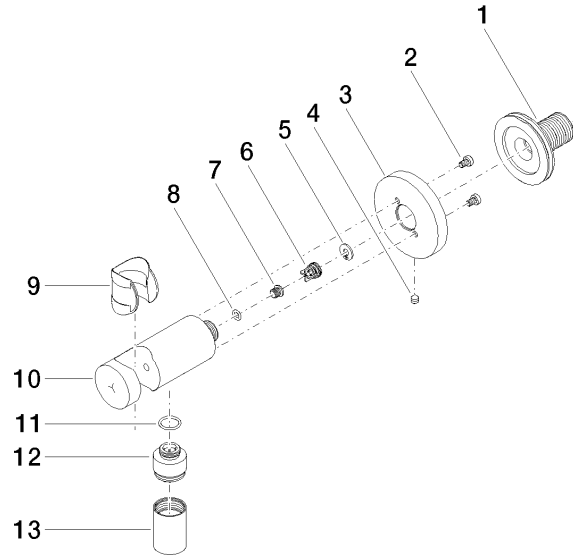

Wall elbow with integrated shower holder - Light Gold

TARA

28 490 660

- 3/8" shower outlet
- rosette Ø 60 mm
- 1/2" connection
- WRAS 1912049

Intrinsic protection against back flow.

Fits: TARA, VAIA, META

	Light Gold	28 490 660-26
	Chrome	28 490 660-00
	Brushed Platinum	28 490 660-06
	Platinum	28 490 660-08
	Dark Chrome	28 490 660-19
	Brushed Light Gold	28 490 660-27
	Brushed Durabronze (23kt Gold)	28 490 660-28
	Matte Black	28 490 660-33
	Brushed Bronze	28 490 660-42
	Brushed Champagne (22kt Gold)	28 490 660-46
	Champagne (22kt Gold)	28 490 660-47
	Cyprus	28 490 660-49
	Brushed Chrome	28 490 660-93
	Brushed Dark Platinum	28 490 660-99

28 490 660

mm [inches]

Flow rate chart

28 490 660

Parts for other finishes can be found here: [Chrome](#)

Spare parts list

No.	Item Number	Name	Quantity used	Delivery time
1	90 24 03 280 00 90	nipple	1	2
2	09 30 30 037 90	screw	2	2
3	09 27 66 001-26	rosette	1	60
4	09 31 11 112 90	pin	1	60
5	09 16 01 023 90	ring	1	2
6	09 23 01 131 90	back-flow preventer	1	2
7	09 30 30 113 20 90	screw	1	2
8	09 14 10 001 90	seal	1	2
9	09 18 40 216 90	sleeve	1	2
10	09 11 03 124-26	connection	1	60
11	09 14 10 213 90	seal	1	2
12	09 24 03 279-26	nipple	1	60
13	90 21 02 069 00-26	cover	1	30