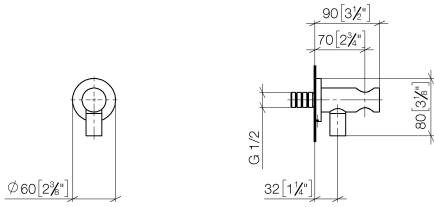

28 490 660

- 3/8" shower outlet
- rosette Ø 60 mm
- 1/2" connection
- WRAS 1912049

Intrinsic protection against back flow.

Fits: TARA, VAIA, META

	Brushed Light Gold	28 490 660-27
	Chrome	28 490 660-00
	Brushed Platinum	28 490 660-06
	Platinum	28 490 660-08
	Dark Chrome	28 490 660-19
	Light Gold	28 490 660-26
	Brushed Durabronze (23kt Gold)	28 490 660-28
	Matte Black	28 490 660-33
	Brushed Bronze	28 490 660-42
	Brushed Champagne (22kt Gold)	28 490 660-46
	Champagne (22kt Gold)	28 490 660-47
	Cyprus	28 490 660-49
	Brushed Chrome	28 490 660-93
	Brushed Dark Platinum	28 490 660-99

28 490 660

mm [inches]

Flow rate chart

28 490 660

Parts for other finishes can be found here: [Chrome](#)

Spare parts list

No.	Item Number	Name	Quantity used	Delivery time
1	90 24 03 280 00 90	nipple	1	2
2	09 30 30 037 90	screw	2	2
3	09 27 66 001-27	rosette	1	60
4	09 31 11 112 90	pin	1	60
5	09 16 01 023 90	ring	1	2
6	09 23 01 131 90	back-flow preventer	1	2
7	09 30 30 113 20 90	screw	1	2
8	09 14 10 001 90	seal	1	2
9	09 18 40 216 90	sleeve	1	2
10	09 11 03 124-27	connection	1	60
11	09 14 10 213 90	seal	1	2
12	09 24 03 279-27	nipple	1	60
13	90 21 02 069 00-27	cover	1	30