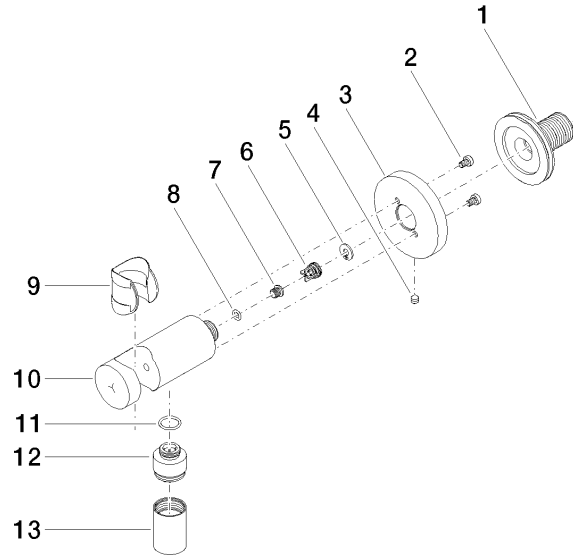

28 490 660

- 3/8" shower outlet
- rosette Ø 60 mm
- 1/2" connection
- WRAS 1912049

Intrinsic protection against back flow.

Fits: TARA, VAIA, META

	Brushed Champagne (22kt Gold)	28 490 660-46
	Chrome	28 490 660-00
	Brushed Platinum	28 490 660-06
	Platinum	28 490 660-08
	Dark Chrome	28 490 660-19
	Light Gold	28 490 660-26
	Brushed Light Gold	28 490 660-27
	Brushed Durabrass (23kt Gold)	28 490 660-28
	Matte Black	28 490 660-33
	Brushed Bronze	28 490 660-42
	Champagne (22kt Gold)	28 490 660-47
	Cyprum	28 490 660-49
	Brushed Chrome	28 490 660-93
	Brushed Dark Platinum	28 490 660-99

28 490 660

mm [inches]

Flow rate chart

28 490 660

Parts for other finishes can be found here: [Chrome](#)

Spare parts list

No.	Item Number	Name	Quantity used	Delivery time
1	90 24 03 280 00 90	nipple	1	2
2	09 30 30 037 90	screw	2	2
3	09 27 66 001-46	rosette	1	30
4	09 31 11 112 90	pin	1	60
5	09 16 01 023 90	ring	1	2
6	09 23 01 131 90	back-flow preventer	1	2
7	09 30 30 113 20 90	screw	1	2
8	09 14 10 001 90	seal	1	2
9	09 18 40 216 90	sleeve	1	2
10	09 11 03 124-46	connection	1	30
11	09 14 10 213 90	seal	1	2
12	09 24 03 279-46	nipple	1	30
13	90 21 02 069 00-46	cover	1	30