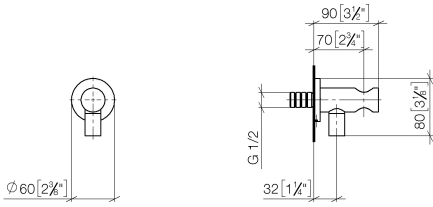

28 490 660

- 3/8" shower outlet
- rosette Ø 60 mm
- 1/2" connection
- WRAS 1912049

Intrinsic protection against back flow.

Fits: TARA, VAIA, META

	Champagne (22kt Gold)	28 490 660-47
	Chrome	28 490 660-00
	Brushed Platinum	28 490 660-06
	Platinum	28 490 660-08
	Dark Chrome	28 490 660-19
	Light Gold	28 490 660-26
	Brushed Light Gold	28 490 660-27
	Brushed Durabronze (23kt Gold)	28 490 660-28
	Matte Black	28 490 660-33
	Brushed Bronze	28 490 660-42
	Brushed Champagne (22kt Gold)	28 490 660-46
	Cyprus	28 490 660-49
	Brushed Chrome	28 490 660-93
	Brushed Dark Platinum	28 490 660-99

28 490 660

mm [inches]

Flow rate chart

28 490 660

Parts for other finishes can be found here: [Chrome](#)

### Spare parts list

No.	Item Number	Name	Quantity used	Delivery time
1	90 24 03 280 00 90	nipple	1	2
2	09 30 30 037 90	screw	2	2
3	09 27 66 001-47	rosette	1	30
4	09 31 11 112 90	pin	1	60
5	09 16 01 023 90	ring	1	2
6	09 23 01 131 90	back-flow preventer	1	2
7	09 30 30 113 20 90	screw	1	2
8	09 14 10 001 90	seal	1	2
9	09 18 40 216 90	sleeve	1	2
10	09 11 03 124-47	connection	1	60
11	09 14 10 213 90	seal	1	2
12	09 24 03 279-47	nipple	1	60
13	90 21 02 069 00-47	cover	1	30