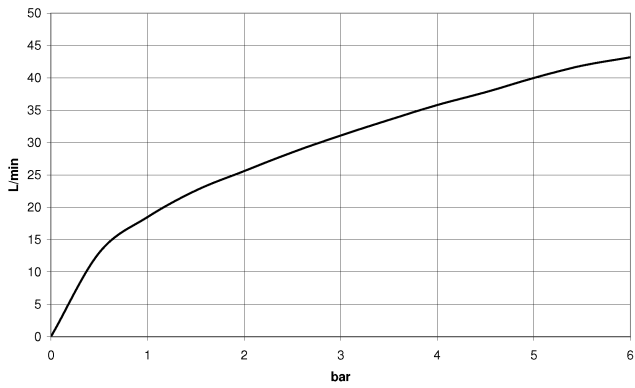

28 490 660

- 3/8" shower outlet
- rosette Ø 60 mm
- 1/2" connection
- WRAS 1912049

Intrinsic protection against back flow.

Fits: TARA, VAIA, META

	Champagne (22kt Gold)	28 490 660-47
	Chrome	28 490 660-00
	Brushed Platinum	28 490 660-06
	Platinum	28 490 660-08
	Dark Chrome	28 490 660-19
	Light Gold	28 490 660-26
	Brushed Light Gold	28 490 660-27
	Brushed Durabronze (23kt Gold)	28 490 660-28
	Matte Black	28 490 660-33
	Brushed Bronze	28 490 660-42
	Brushed Champagne (22kt Gold)	28 490 660-46
	Cyprus	28 490 660-49
	Brushed Chrome	28 490 660-93
	Brushed Dark Platinum	28 490 660-99

28 490 660

mm [inches]

Flow rate chart

28 490 660

Parts for other finishes can be found here: [Chrome](#)