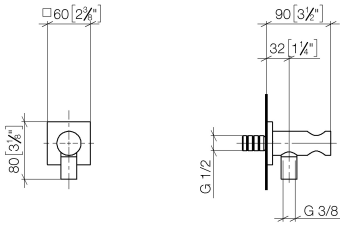

Wall elbow with integrated shower holder - Brushed Platinum

IMO

28 490 970

- 3/8" shower outlet
- rosette 60 x 60 mm
- 1/2" connection
- WRAS 1912049

Intrinsic protection against back flow.

Fits: IMO, MEM, CL.1, CYO

Recommended miscellaneous

**Concealed wall elbow -**

35 085 970 90

- max. recess depth 163 mm
- min. recess depth 90 mm

28 490 970

mm [inches]

### Spare parts list

No.	Item Number	Name	Quantity used	Delivery time
1	90 24 03 280 00 90	nipple	1	2
2	09 30 30 037 90	screw	2	2
3	09 27 97 043-06	rosette	1	10
4	09 31 11 112 90	pin	1	60
5	09 16 01 023 90	ring	1	2
6	09 23 01 131 90	back-flow preventer	1	2
7	09 30 30 113 20 90	screw	1	2
8	09 14 10 001 90	seal	1	2
9	09 18 40 216 90	sleeve	1	2
10	09 11 03 124-06	connection	1	10
11	09 14 10 213 90	seal	1	2
12	09 24 03 279-06	nipple	1	10
13	90 21 02 069 00-06	cover	1	10