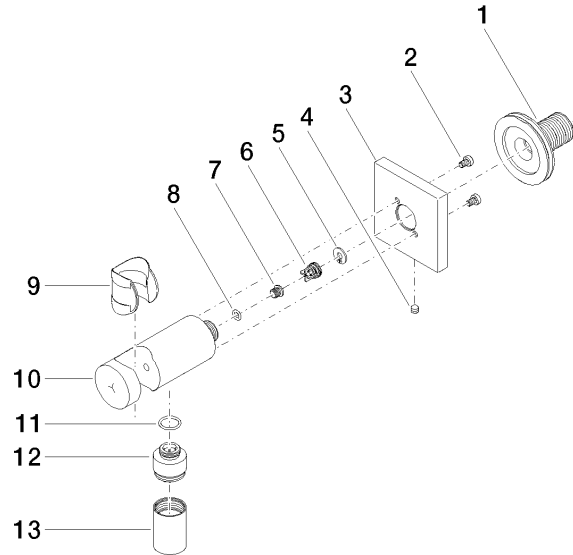

Wall elbow with integrated shower holder - Brushed Platinum

IMO

28 490 970

- 3/8" shower outlet
- rosette 60 x 60 mm
- 1/2" connection
- WRAS 1912049

Intrinsic protection against back flow.

Fits: IMO, MEM, CL.1, CYO

Recommended miscellaneous

**Concealed wall elbow -**

35 085 970 90

- max. recess depth 163 mm
- min. recess depth 90 mm

28 490 970

mm [inches]

### Spare parts list

No.	Item Number	Name	Quantity used	Delivery time
1	90 24 03 280 00 90	nipple	1	2
2	09 30 30 037 90	screw	2	2
3	09 27 97 043-06	rosette	1	10
4	09 31 11 112 90	pin	1	60
5	09 16 01 023 90	ring	1	2
6	09 23 01 131 90	back-flow preventer	1	2
7	09 30 30 113 20 90	screw	1	2
8	09 14 10 001 90	seal	1	2
9	09 18 40 216 90	sleeve	1	2
10	09 11 03 124-06	connection	1	10
11	09 14 10 213 90	seal	1	2
12	09 24 03 279-06	nipple	1	10
13	90 21 02 069 00-06	cover	1	10