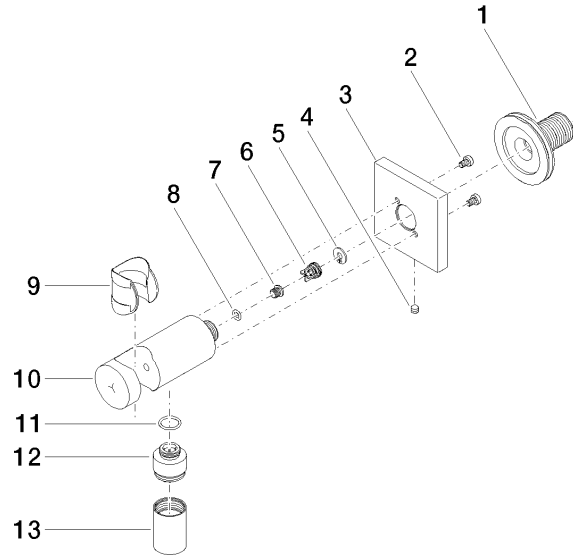

Wall elbow with integrated shower holder - Dark Chrome

IMO

28 490 970

- 3/8" shower outlet
- rosette 60 x 60 mm
- 1/2" connection
- WRAS 1912049

Intrinsic protection against back flow.

Fits: IMO, MEM, CL.1, CYO

28 490 970

mm [inches]

28 490 970

Parts for other finishes can be found here: [Chrome](#)

Spare parts list

No.	Item Number	Name	Quantity used	Delivery time
1	90 24 03 280 00 90	nipple	1	2
2	09 30 30 037 90	screw	2	2
3	09 27 97 043-19	rosette	1	60
4	09 31 11 112 90	pin	1	60
5	09 16 01 023 90	ring	1	2
6	09 23 01 131 90	back-flow preventer	1	2
7	09 30 30 113 20 90	screw	1	2
8	09 14 10 001 90	seal	1	2
9	09 18 40 216 90	sleeve	1	2
10	09 11 03 124-19	connection	1	20
11	09 14 10 213 90	seal	1	2
12	09 24 03 279-19	nipple	1	20
13	90 21 02 069 00-19	cover	1	20