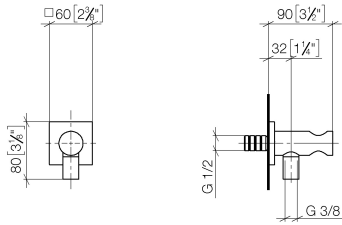

Wall elbow with integrated shower holder - Brushed Durabronz (23kt Gold)

IMO

28 490 970

- 3/8" shower outlet
- rosette 60 x 60 mm
- 1/2" connection
- WRAS 1912049

Intrinsic protection against back flow.

Fits: IMO, MEM, CL.1, CYO

Recommended miscellaneous

Concealed wall elbow -

- max. recess depth 163 mm
- min. recess depth 90 mm

35 085 970 90

28 490 970

mm [inches]

Certificates

WRAS_1912049.

28 490 970

Spare parts list

No.	Item Number	Name	Quantity used	Delivery time
1	90 24 03 280 00 90	nipple	1	2
2	09 30 30 037 90	screw	2	2
3	09 27 97 043-28	rosette	1	20
4	09 31 11 112 90	pin	1	60
5	09 16 01 023 90	ring	1	2
6	09 23 01 131 90	back-flow preventer	1	2
7	09 30 30 113 20 90	screw	1	2
8	09 14 10 001 90	seal	1	2
9	09 18 40 216 90	sleeve	1	2
10	09 11 03 124-28	connection	1	20
11	09 14 10 213 90	seal	1	2
12	09 24 03 279-28	nipple	1	20
13	90 21 02 069 00-28	cover	1	20