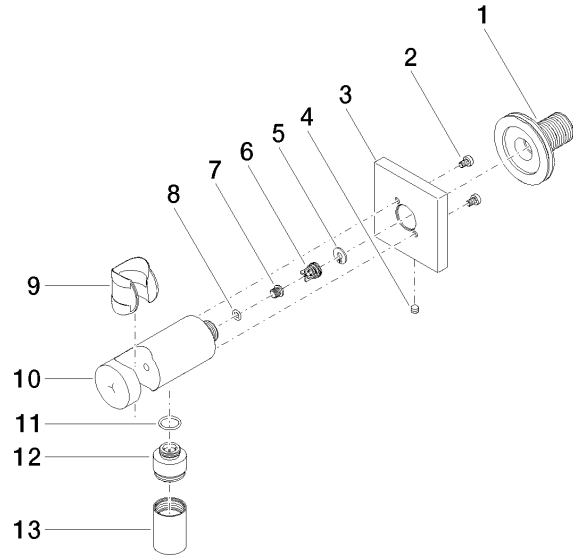

Wall elbow with integrated shower holder - Brushed Durabronz (23kt Gold)

IMO

28 490 970

- 3/8" shower outlet
- rosette 60 x 60 mm
- 1/2" connection
- WRAS 1912049

Intrinsic protection against back flow.

Fits: IMO, MEM, CL.1, CYO

Recommended miscellaneous

Concealed wall elbow -

- max. recess depth 163 mm
- min. recess depth 90 mm

35 085 970 90

28 490 970

mm [inches]

Certificates

WRAS_1912049.

28 490 970

Spare parts list

No.	Item Number	Name	Quantity used	Delivery time
1	90 24 03 280 00 90	nipple	1	2
2	09 30 30 037 90	screw	2	2
3	09 27 97 043-28	rosette	1	20
4	09 31 11 112 90	pin	1	60
5	09 16 01 023 90	ring	1	2
6	09 23 01 131 90	back-flow preventer	1	2
7	09 30 30 113 20 90	screw	1	2
8	09 14 10 001 90	seal	1	2
9	09 18 40 216 90	sleeve	1	2
10	09 11 03 124-28	connection	1	20
11	09 14 10 213 90	seal	1	2
12	09 24 03 279-28	nipple	1	20
13	90 21 02 069 00-28	cover	1	20