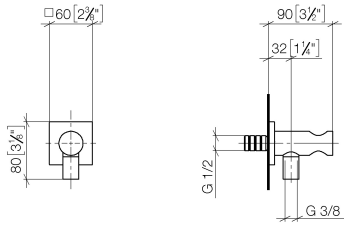

Wall elbow with integrated shower holder - Brushed Champagne (22kt Gold)

IMO

28 490 970

- 3/8" shower outlet
- rosette 60 x 60 mm
- 1/2" connection
- WRAS 1912049

Intrinsic protection against back flow.

Fits: IMO, MEM, CL.1, CYO

	Brushed Champagne (22kt Gold)	28 490 970-46
	Chrome	28 490 970-00
	Brushed Platinum	28 490 970-06
	Platinum	28 490 970-08
	Dark Chrome	28 490 970-19
	Brushed Light Gold	28 490 970-27
	Brushed Durabrass (23kt Gold)	28 490 970-28
	Matte Black	28 490 970-33
	Champagne (22kt Gold)	28 490 970-47
	Brushed Chrome	28 490 970-93
	Brushed Dark Platinum	28 490 970-99

28 490 970

mm [inches]

28 490 970

Parts for other finishes can be found here: [Chrome](#)

Spare parts list

No.	Item Number	Name	Quantity used	Delivery time
1	90 24 03 280 00 90	nipple	1	2
2	09 30 30 037 90	screw	2	2
3	09 27 97 043-46	rosette	1	30
4	09 31 11 112 90	pin	1	60
5	09 16 01 023 90	ring	1	2
6	09 23 01 131 90	back-flow preventer	1	2
7	09 30 30 113 20 90	screw	1	2
8	09 14 10 001 90	seal	1	2
9	09 18 40 216 90	sleeve	1	2
10	09 11 03 124-46	connection	1	30
11	09 14 10 213 90	seal	1	2
12	09 24 03 279-46	nipple	1	30
13	90 21 02 069 00-46	cover	1	30