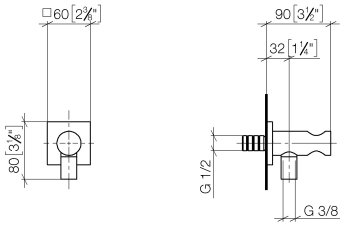

Wall elbow with integrated shower holder - Champagne (22kt Gold)

IMO

28 490 970

- 3/8" shower outlet
- rosette 60 x 60 mm
- 1/2" connection
- WRAS 1912049

Intrinsic protection against back flow.

Fits: IMO, MEM, CL.1, CYO

Recommended miscellaneous

- Concealed wall elbow -** 35 085 970 90
- max. recess depth 163 mm
 - min. recess depth 90 mm

28 490 970

mm [inches]

Certificates

WRAS_1912049.

28 490 970

Spare parts list

No.	Item Number	Name	Quantity used	Delivery time
1	90 24 03 280 00 90	nipple	1	2
2	09 30 30 037 90	screw	2	2
3	09 27 97 043-47	rosette	1	60
4	09 31 11 112 90	pin	1	60
5	09 16 01 023 90	ring	1	2
6	09 23 01 131 90	back-flow preventer	1	2
7	09 30 30 113 20 90	screw	1	2
8	09 14 10 001 90	seal	1	2
9	09 18 40 216 90	sleeve	1	2
10	09 11 03 124-47	connection	1	60
11	09 14 10 213 90	seal	1	2
12	09 24 03 279-47	nipple	1	60
13	90 21 02 069 00-47	cover	1	30