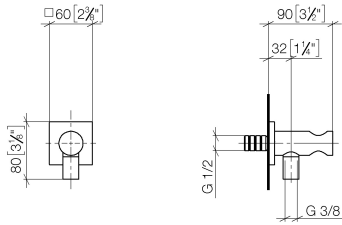

Wall elbow with integrated shower holder - Brushed Chrome

IMO

28 490 970

- 3/8" shower outlet
- rosette 60 x 60 mm
- 1/2" connection
- WRAS 1912049

Intrinsic protection against back flow.

Fits: IMO, MEM, CL.1, CYO

Recommended miscellaneous

- Concealed wall elbow -** 35 085 970 90
- max. recess depth 163 mm
 - min. recess depth 90 mm

28 490 970

mm [inches]

Certificates

WRAS_1912049.

28 490 970

Spare parts list

No.	Item Number	Name	Quantity used	Delivery time
1	90 24 03 280 00 90	nipple	1	2
2	09 30 30 037 90	screw	2	2
3	09 27 97 043-93	rosette	1	20
4	09 31 11 112 90	pin	1	60
5	09 16 01 023 90	ring	1	2
6	09 23 01 131 90	back-flow preventer	1	2
7	09 30 30 113 20 90	screw	1	2
8	09 14 10 001 90	seal	1	2
9	09 18 40 216 90	sleeve	1	2
10	09 11 03 124-93	connection	1	20
11	09 14 10 213 90	seal	1	2
12	09 24 03 279-93	nipple	1	20
13	90 21 02 069 00-93	cover	1	-