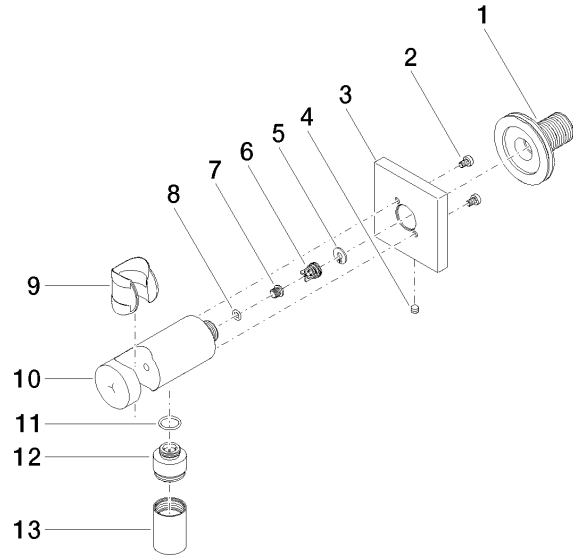

Wall elbow with integrated shower holder - Brushed Chrome

IMO

28 490 970

- 3/8" shower outlet
- rosette 60 x 60 mm
- 1/2" connection
- WRAS 1912049

Intrinsic protection against back flow.

Fits: IMO, MEM, CL.1, CYO

Recommended miscellaneous

- Concealed wall elbow -** 35 085 970 90
- max. recess depth 163 mm
 - min. recess depth 90 mm

28 490 970

mm [inches]

Certificates

WRAS_1912049.

28 490 970

Spare parts list

No.	Item Number	Name	Quantity used	Delivery time
1	90 24 03 280 00 90	nipple	1	2
2	09 30 30 037 90	screw	2	2
3	09 27 97 043-93	rosette	1	20
4	09 31 11 112 90	pin	1	60
5	09 16 01 023 90	ring	1	2
6	09 23 01 131 90	back-flow preventer	1	2
7	09 30 30 113 20 90	screw	1	2
8	09 14 10 001 90	seal	1	2
9	09 18 40 216 90	sleeve	1	2
10	09 11 03 124-93	connection	1	20
11	09 14 10 213 90	seal	1	2
12	09 24 03 279-93	nipple	1	20
13	90 21 02 069 00-93	cover	1	-