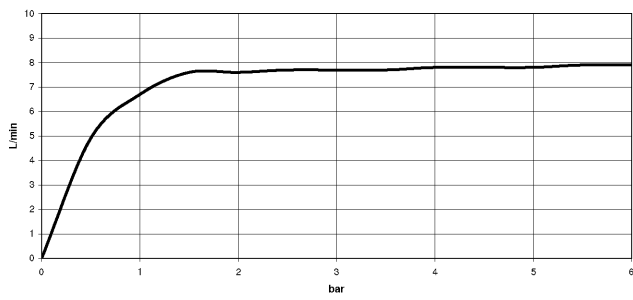

DORNBACHT YARRE Shower head - Soft Black

28 503 832

- 180-210mm projection
- ball-joint pivotable through 30°
- normal flow
- with anti-scale system
- spray head Ø 100mm
- rosette Ø 55 mm
- 1/2" connection
- max. flow 6.8 l/min
- rosette Ø 55 mm
- WRAS 240202028

	Soft Black	28 503 832-69
	Chrome	28 503 832-00

DORNBACHT YARRE Shower head - Soft Black

28 503 832

Flow rate chart

Certificates

LGA_28661.

WRAS_240202028.