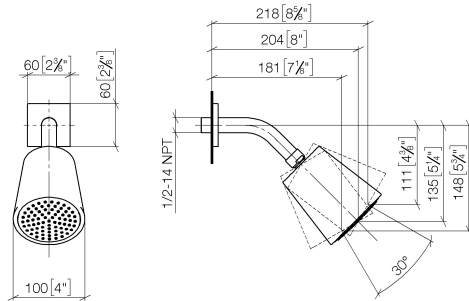

## Shower head - Brushed Platinum

IMO

28 504 670

- 180-210mm projection
- ball-joint pivotable through 30°
- PURIFY RAIN, max. flow rate 7 l/min (at 3 bar)
- with anti-scale system
- spray head Ø 100mm
- rosette 60 x 60 mm
- 1/2" connection
- Function from: 6 l/min

Fits: IMO, MEM, CL.1, CYO

	Brushed Platinum	28 504 670-06
	Chrome	28 504 670-00
	Platinum	28 504 670-08
	Dark Chrome	28 504 670-19
	Brushed Light Gold	28 504 670-27
	Brushed Durabrass (23kt Gold)	28 504 670-28
	Matte Black	28 504 670-33
	Brushed Champagne (22kt Gold)	28 504 670-46
	Champagne (22kt Gold)	28 504 670-47
	Brushed Chrome	28 504 670-93
	Brushed Dark Platinum	28 504 670-99

### Recommended miscellaneous

- Concealed wall elbow -** 35 085 970 90
- max. recess depth 163 mm
  - min. recess depth 90 mm

28 504 670

mm [inches]

Flow rate chart

Certificates

LGA\_19924.

28 504 670

### Spare parts list

No.	Item Number	Name	Quantity used	Delivery time
1	09 27 98 003-06	rosette	1	10
2	09 31 11 048 90	pin	1	2
3	90 14 10 026 00 90	seal	1	2
4	09 11 03 011-06	connection	1	10
5	90 14 20 002 00 90	seal	1	2
6	90 12 05 054 00-06	shower	1	10