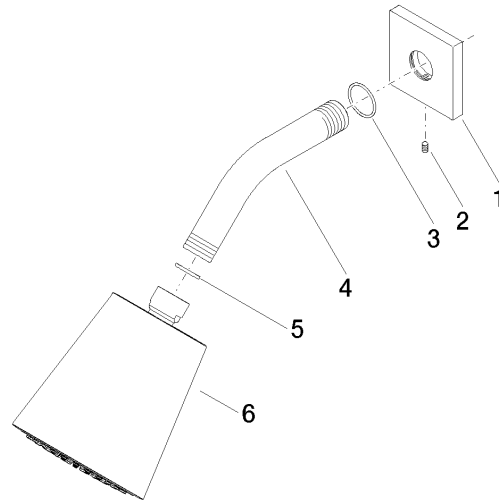

## Shower head - Brushed Platinum

IMO

28 504 670

- 180-210mm projection
- ball-joint pivotable through 30°
- PURIFY RAIN, max. flow rate 7 l/min (at 3 bar)
- with anti-scale system
- spray head Ø 100mm
- rosette 60 x 60 mm
- 1/2" connection
- Function from: 6 l/min

### Recommended miscellaneous

- Concealed wall elbow -** 35 085 970 90
- max. recess depth 163 mm
  - min. recess depth 90 mm

28 504 670

mm [inches]

Flow rate chart

Certificates

LGA\_19924.

28 504 670

### Spare parts list

No.	Item Number	Name	Quantity used	Delivery time
1	09 27 98 003-06	rosette	1	10
2	09 31 11 048 90	pin	1	2
3	90 14 10 026 00 90	seal	1	2
4	09 11 03 011-06	connection	1	10
5	90 14 20 002 00 90	seal	1	2
6	90 12 05 054 00-06	shower	1	10