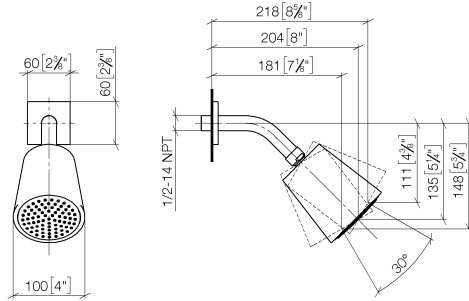

Shower head - Matte Black

IMO

28 504 670

- 180-210mm projection
- ball-joint pivotable through 30°
- PURIFY RAIN, max. flow rate 7 l/min (at 3 bar)
- with anti-scale system
- spray head Ø 100mm
- rosette 60 x 60 mm
- 1/2" connection
- Function from: 6 l/min

Fits: IMO, MEM, CL.1, CYO

	Matte Black	28 504 670-33
	Chrome	28 504 670-00
	Brushed Platinum	28 504 670-06
	Platinum	28 504 670-08
	Dark Chrome	28 504 670-19
	Brushed Light Gold	28 504 670-27
	Brushed Durabronze (23kt Gold)	28 504 670-28
	Brushed Champagne (22kt Gold)	28 504 670-46
	Champagne (22kt Gold)	28 504 670-47
	Brushed Chrome	28 504 670-93
	Brushed Dark Platinum	28 504 670-99

28 504 670

mm [inches]

Flow rate chart

Certificates

LGA_19924.

28 504 670

Parts for other
finishes can be found
here: [Chrome](#)