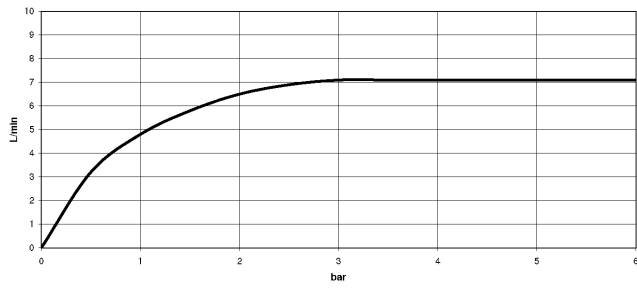

Shower head - Matte Black

IMO

28 504 670

- 180-210mm projection
- ball-joint pivotable through 30°
- PURIFY RAIN, max. flow rate 7 l/min (at 3 bar)
- with anti-scale system
- spray head Ø 100mm
- rosette 60 x 60 mm
- 1/2" connection
- Function from: 6 l/min

Fits: IMO, MEM, CL.1, CYO

	Matte Black	28 504 670-33
	Chrome	28 504 670-00
	Brushed Platinum	28 504 670-06
	Platinum	28 504 670-08
	Dark Chrome	28 504 670-19
	Brushed Light Gold	28 504 670-27
	Brushed Durabronze (23kt Gold)	28 504 670-28
	Brushed Champagne (22kt Gold)	28 504 670-46
	Champagne (22kt Gold)	28 504 670-47
	Brushed Chrome	28 504 670-93
	Brushed Dark Platinum	28 504 670-99

28 504 670

mm [inches]

Flow rate chart

Certificates

LGA_19924.

28 504 670

Parts for other
finishes can be found
here: [Chrome](#)