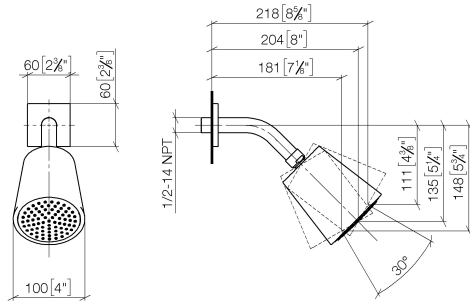

## Shower head - Champagne (22kt Gold)

IMO

28 504 670

- 180-210mm projection
- ball-joint pivotable through 30°
- PURIFY RAIN, max. flow rate 7 l/min (at 3 bar)
- with anti-scale system
- spray head Ø 100mm
- rosette 60 x 60 mm
- 1/2" connection
- Function from: 6 l/min

Fits: IMO, MEM, CL.1, CYO

	Champagne (22kt Gold)	28 504 670-47
	Chrome	28 504 670-00
	Brushed Platinum	28 504 670-06
	Platinum	28 504 670-08
	Dark Chrome	28 504 670-19
	Brushed Light Gold	28 504 670-27
	Brushed Durabronze (23kt Gold)	28 504 670-28
	Matte Black	28 504 670-33
	Brushed Champagne (22kt Gold)	28 504 670-46
	Brushed Chrome	28 504 670-93
	Brushed Dark Platinum	28 504 670-99

### Recommended miscellaneous

- Concealed wall elbow -** 35 085 970 90
- max. recess depth 163 mm
  - min. recess depth 90 mm

28 504 670

mm [inches]

Flow rate chart

Certificates

LGA\_19924.

28 504 670

### Spare parts list

No.	Item Number	Name	Quantity used	Delivery time
1	09 27 98 003-47	rosette	1	30
2	09 31 11 048 90	pin	1	2
3	90 14 10 026 00 90	seal	1	2
4	09 11 03 011-47	connection	1	30
5	90 14 20 002 00 90	seal	1	2
6	90 12 05 054 00-47	shower	1	30