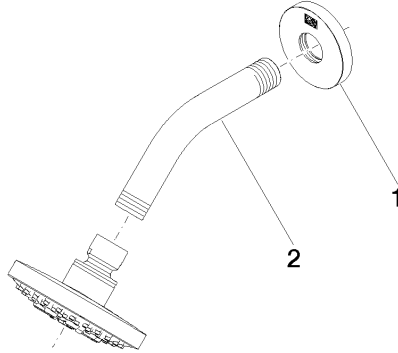

## DORNBACHT YAMOU Shower head - Soft Black

28 504 831

mm [inches]

### Flow rate chart

### Certificates

LGA\_28661.

WRAS\_240202028.

**DORNBACHT YAMOU Shower head - Soft Black**

28 504 831

**Spare parts list**

No.	Item Number	Name	Quantity used	Delivery time
1	90 27 83 018 00-69	rosette	1	2
2	90 11 03 011 10-69	connection	1	2