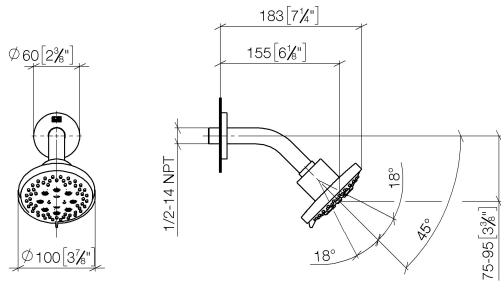

## DORNBACHT YAMOU Shower head - Soft Black

---

28 504 831

- 180-210mm projection
- ball-joint pivotable through 30°
- normal flow
- with anti-scale system
- spray head Ø 100mm
- rosette Ø 55 mm
- 1/2" connection
- max. flow 7.6 l/min
- rosette Ø 55 mm
- WRAS 240202028

## DORNBACHT YAMOU Shower head - Soft Black

28 504 831

mm [inches]

### Certificates

LGA\_28661.

WRAS\_240202028.

**DORNBACHT YAMOU Shower head - Soft Black**

28 504 831

**Spare parts list**

No.	Item Number	Name	Quantity used	Delivery time
1	90 27 83 018 00-69	rosette	1	2
2	90 11 03 011 10-69	connection	1	2