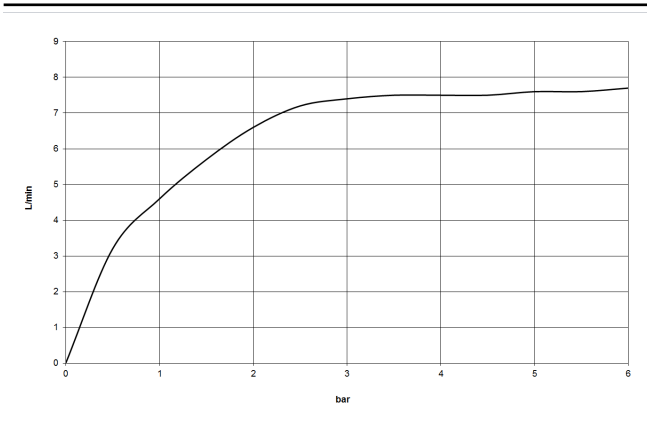

DORNBACHT YARRE Shower head - Chrome

28 504 832

- 180-210mm projection
- ball-joint pivotable through 30°
- normal flow
- with anti-scale system
- spray head Ø 100mm
- rosette Ø 55 mm
- 1/2" connection
- max. flow 7.6 l/min
- rosette Ø 55 mm

Chrome

28 504 832-00

Soft Black

28 504 832-69

Recommended miscellaneous

Concealed wall elbow -

35 085 970 90

DORNBACHT YARRE Shower head - Chrome

28 504 832

mm [inches]

Flow rate chart

Certificates

LGA_28661.

WRAS_240202028.

DORNBACHT YARRE Shower head - Chrome

28 504 832