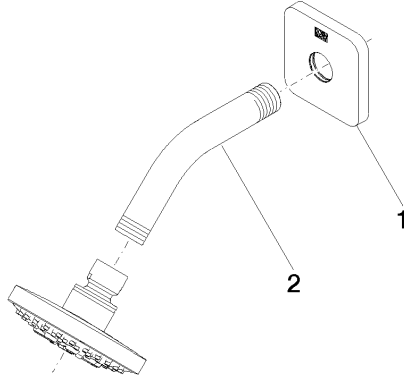

DORNBACHT YARRE Shower head - Chrome

28 504 832

- 180-210mm projection
- ball-joint pivotable through 30°
- normal flow
- with anti-scale system
- spray head Ø 100mm
- rosette Ø 55 mm
- 1/2" connection
- max. flow 7.6 l/min
- rosette Ø 55 mm

Chrome

28 504 832-00

Soft Black

28 504 832-69

Recommended miscellaneous

Concealed wall elbow -

35 085 970 90

DORNBACHT YARRE Shower head - Chrome

28 504 832

mm [inches]

Flow rate chart

Certificates

LGA_28661.

WRAS_240202028.

DORNBACHT YARRE Shower head - Chrome

28 504 832

Spare parts list

No.	Item Number	Name	Quantity used	Delivery time
1	90 27 83 016 00-00	rosette	1	2
2	90 11 03 011 10-00	connection	1	2